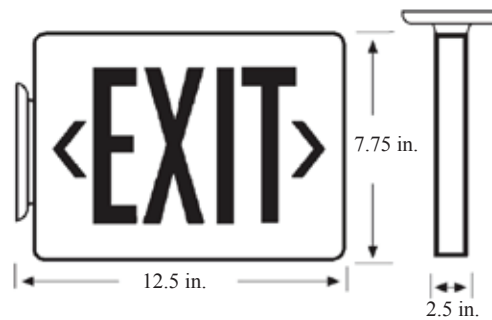

model XTE

LED exit signs in
either AC Only or Battery Backup

FEATURES & SPECIFICATIONS

- AC only or self-powered models.
- Universal 120/277 VAC operation on EX Model.
- Damp location rated.
- Universal canopy included.
- 130 Volt exit sign lamps.
- Universal K/O chevrons.

DIMENSIONS

ORDERING INFORMATION

Series	Canopy	Number of Faces	Letter Color	Housing Color	Damp Location
XT	U - Universal mounting canopy included	1 - Single Face 2 - Double Face	R - Red G - Green RG - Red & green lenses included	W - White B - Black	Yes Yes