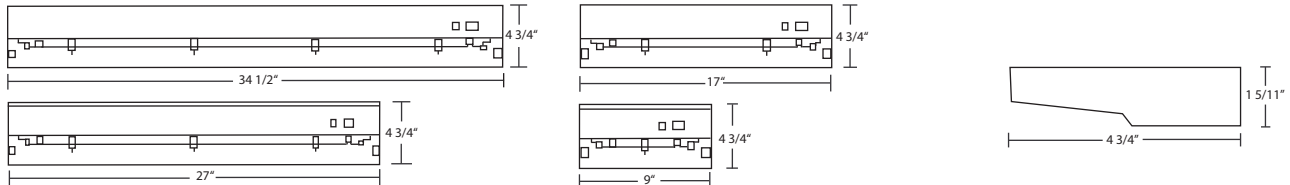

Wall Mount Xenon Light

FEATURES & SPECIFICATIONS

Features

- Generates 35% less heat than Hologen.
- Provides more even light distribution.
- Xenon lamps endure severe operating conditions.
- Handling will not shorten life span.
- Rated average lamp life span of 10,000 hours.
- 3 position HIGH-LOW-OFF Euro rocker switch.
- Fully dimmable.
- Complete fixture including transformer - **INSTALL & FORGET.**

DIMENSIONS

ORDERING INFORMATION

SERIES XEN		
Part Number	Size	Bulb
XEN118	9" X 4 3/4"	1
XEN218	17" X 4 3/4"	2
XEN318	27" X 4 3/4"	3
XEN418	34 1/2" X 4 3/4"	4

COLOR OPTIONS	
WH	White
SS	Stainless Steel
BZ	Bronze