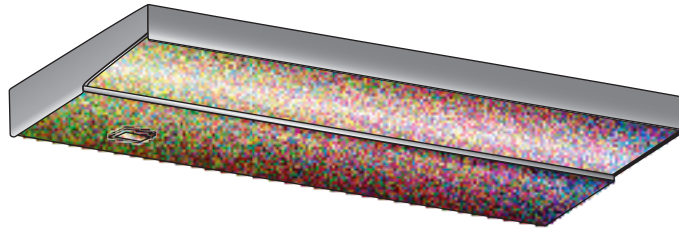

Wall Mount Xenon Light

FEATURES & SPECIFICATIONS

Features

- Generates 35% less heat than Hologen.
- Provides more even light distribution.
- Xenon lamps endure severe operating conditions.
- Handling will not shorten life span.
- Rated average lamp life span of 10,000 hours.
- 3 position HIGH-LOW-OFF Euro rocker switch.
- Fully dimmable.
- Complete fixture including transformer - **INSTALL & FORGET.**

DIMENSIONS

ORDERING INFORMATION

SERIES XEN		
Part Number	Size	Bulb
XEN118	9" X 4 3/4"	1
XEN218	17" X 4 3/4"	2
XEN318	27" X 4 3/4"	3
XEN418	34 1/2" X 4 3/4"	4

COLOR OPTIONS	
WH	White
SS	Stainless Steel
BZ	Bronze