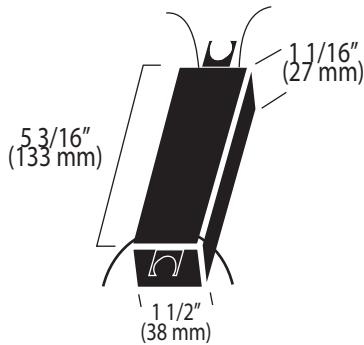

TEXAS FLUORESCENTS

LIGHTTECH

ORDERING INFORMATION

LET75		
Part Number	Lamp	Voltage
LET-75	75 WATT	120V

LET151		
Part Number	Lamp	Voltage
LET151-12	150 WATT	120V
LVT151-12	150 WATT	120V

LET303		
Part Number	Lamp	Voltage
LET303-12AC	300 WATT	120V
LVT303-12AC	300 WATT	120V
LVT303-12DC	300 WATT	120V