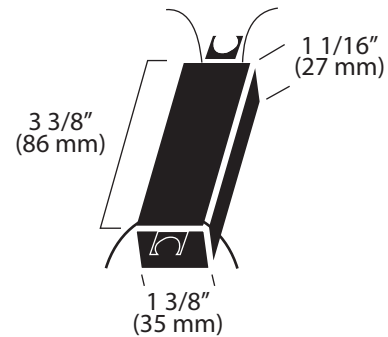

TEXAS FLUORESCENTS

LIGHTTECH

ORDERING INFORMATION

LET75		
Part Number	Lamp	Voltage
LET-75	75 WATT	120V

LET151		
Part Number	Lamp	Voltage
LET151-12	150 WATT	120V
LVT151-12	150 WATT	120V

LET303		
Part Number	Lamp	Voltage
LET303-12AC	300 WATT	120V
LVT303-12AC	300 WATT	120V
LVT303-12DC	300 WATT	120V