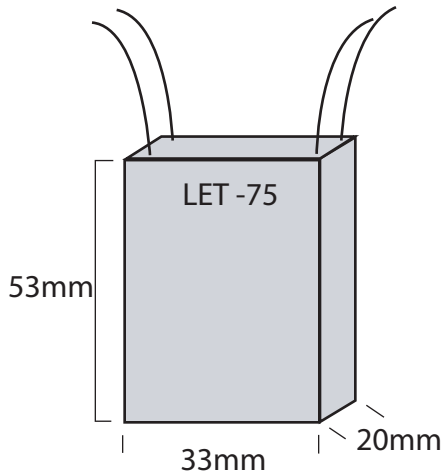

TEXAS FLUORESCENTS

LIGHTTECH

ORDERING INFORMATION

LET75		
Part Number	Lamp	Voltage
LET-75	75 WATT	120V

LET151		
Part Number	Lamp	Voltage
LET151-12	150 WATT	120V
LVT151-12	150 WATT	120V

LET303		
Part Number	Lamp	Voltage
LET303-12AC	300 WATT	120V
LVT303-12AC	300 WATT	120V
LVT303-12DC	300 WATT	120V