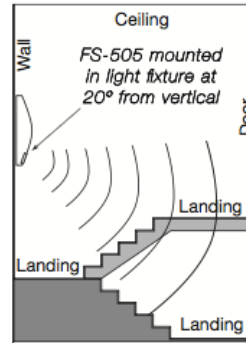

T E X A S

F L U O R E S C E N T S

SSSTW Series

LED Stairwell Smart
Sense(option)

FEATURES & SPECIFICATIONS

INTENDED USE:

Specification grade, wall mount with forward throw optics, the SSSBS is a sleek wall mount. This stairwell fixture is ideal for brightening perimeters of offices or spectacular wall lighting systems for corridors.

SIZE W x L x H in inches

2ft : 5.613W x 24L x 4.578Dp

4ft : 5.613W x 47.878L x 4.578Dp

MATERIALS & FEATURES

Housing is die-formed and embossed code 20 gauge steel with aluminum end caps. Standard finish is powder coat white. Custom colors available.

Smart Sense, Emergency battery back up (For 2ft housing, remote EM only) and custom colors.

Ultrasonic technology for open area detection and line-o-sight obstructions.

FS-505 Mounted in Stairwell

ORDERING INFORMATION