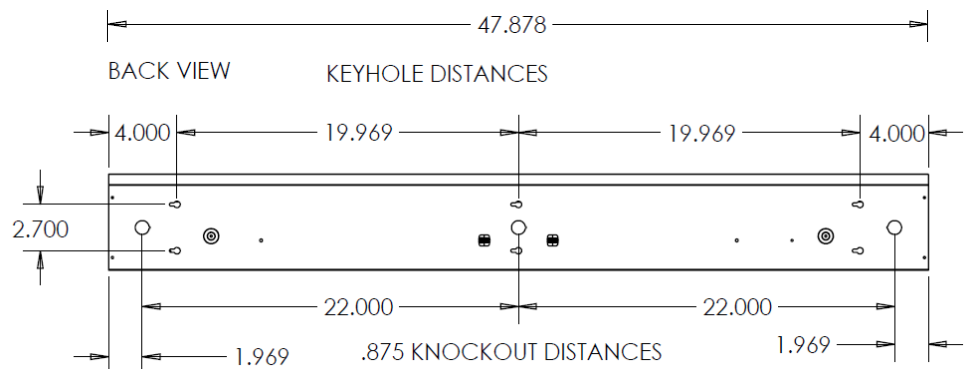

SIZE W x L x H in inches

2ft : 5.613W x 24L x 4.578Dp

4ft : 5.613W x 47.878L x 4.578Dp

MATERIALS & FEATURES

Housing is die-formed and embossed code 20 gauge steel with aluminum end caps. Standard finish is powder coat white. Custom colors available.

SSSTW Series

LED Stairwell
Smart Sensor (option)

DIMENSIONS

All dimensions are inches. Specifications subject to change without notice.

2ft Dimensions :

4ft Dimensions :

Catalog Number:
Notes: