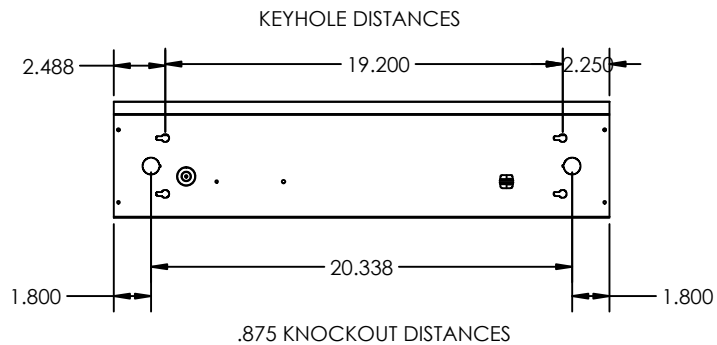

SIZE W x L x H in inches

2ft : 5.613W x 24L x 4.578Dp

4ft : 5.613W x 47.878L x 4.578Dp

MATERIALS & FEATURES

Housing is die-formed and embossed code 20 gauge steel with aluminum end caps. Standard finish is powder coat white. Custom colors available.

SSSTW Series

LED Stairwell
Smart Sensor (option)

DIMENSIONS

All dimensions are inches. Specifications subject to change without notice.

2ft Dimensions :

4ft Dimensions :

Catalog Number:
Notes: