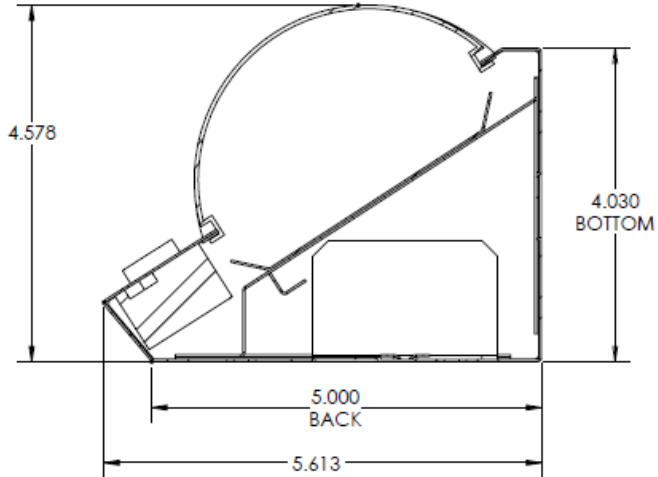

SIZE W x L x H in inches

2ft : 5.613W x 24L x 4.578Dp

4ft : 5.613W x 47.878L x 4.578Dp

MATERIALS & FEATURES

Housing is die-formed and embossed code 20 gauge steel with aluminum end caps. Standard finish is powder coat white. Custom colors available.

SSSTW Series

LED Stairwell
Smart Sensor (option)

DIMENSIONS

All dimensions are inches. Specifications subject to change without notice.

2ft Dimensions :

4ft Dimensions :

Catalog Number:
Notes: