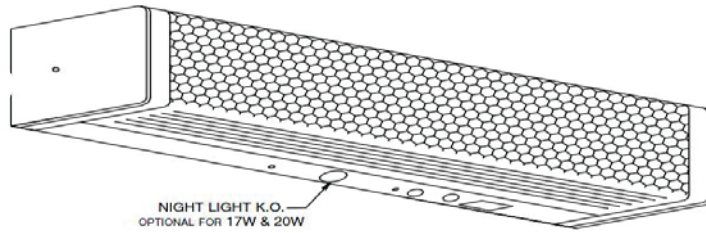

213 Series SMARTSENSE

Wall Mount, Up & Down Light,
Rectangular Profile

T E X A S
F L U O R E S C E N T S

ORDERING INFORMATION

Example: SS213 A 2 32 PMV -F13T5

SS213	A	2	32		PMV	F13T5
Series		Lamp Type		Ballast & Voltage		
SS213 Smartsense Wall Mount		17 24 in. T8 25 36 in. T8 32 48 in. T8		STMV Step Dim MV Electronic, Multivolt (120-277) PMV Program start Ballast		
Lens Material		Lamp Count		Options		
A Acrylic		1 one 2 two light		(11) Dual Ballast (1 lamp) SW2 Pull chain, 2 way switching (Use with single ballasts) GCO Grounded convenience outlet (North American 3 Prong) EM Emergency ballast, 500 lumens		
				Baffle		
				Blank No Baffle DF Front Baffle		

TOP