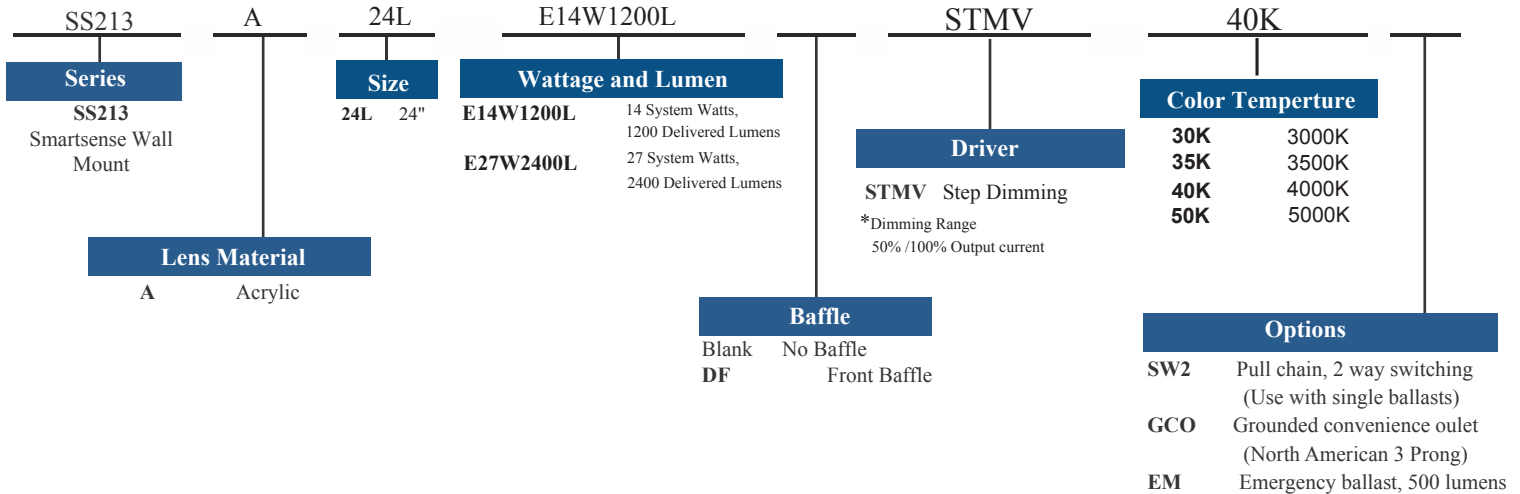

ORDERING INFORMATION

24L - STANDARD

Example: SS213A24LE14W1200LSTMV40K

48L - STANDARD

Example: SS213A24LE36W3500LSTMV40K

* Consult for more options

Catalog Number:
Notes: