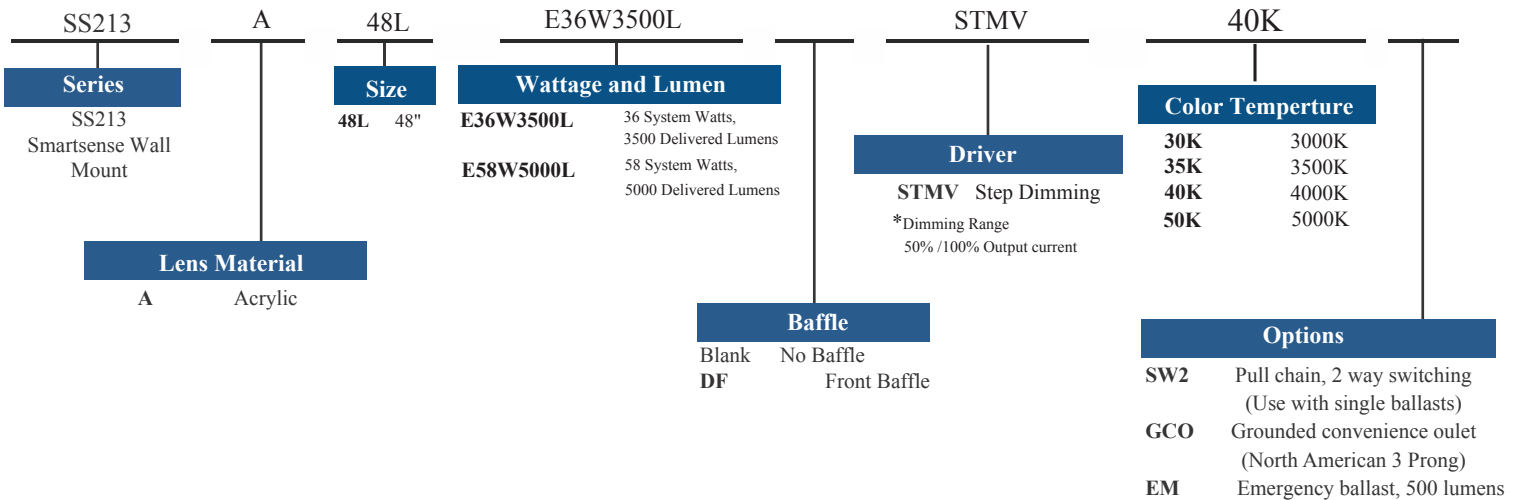

ORDERING INFORMATION

24L - STANDARD

Example: SS213A24LE14W1200LSTMV40K

48L - STANDARD

Example: SS213A24LE36W3500LSTMV40K

* Consult for more options

Catalog Number:
Notes: