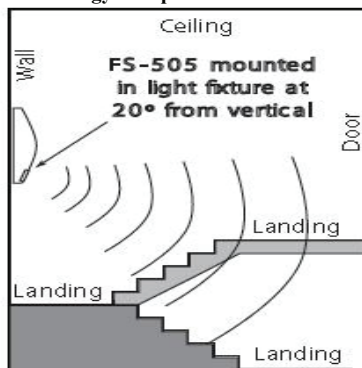

SIZE H x W in inches (mm)

4.50H x 4.4W

Available in 24 1/4", 36 1/4", and 48 1/4" lengths

LAMP

2 lamp positions or LED

MOUNTING

Direct wall mount.

MATERIALS & FEATURES

Housing is die-formed and embossed code 22 gage steel. Standard finish is high reflectance baked white enamel; custom finishes are available as an option.

Wiring knockouts are provided on back of housing. The clear, ribbed lens is fully captured by the end plate. End cap held in place with acorn nut.

- Optional internal divider separates up and down light. Optional front baffle restricts light to up and down only (no front light). Add dual ballasts for separate control of up and down light.
- Options include emergency ballasts, pull chain switches, and convenience outlets.
- CONTACT FACTORY for custom, compact fluorescent night light options.

Ultrasonic technology for open area detection with line-of-sight obstructions.

FEATURES

Time Delay: 5 to 30 minutes

Coverage at 8' height; 24' diameter

*Consult factory for low wattage lamp that is always on