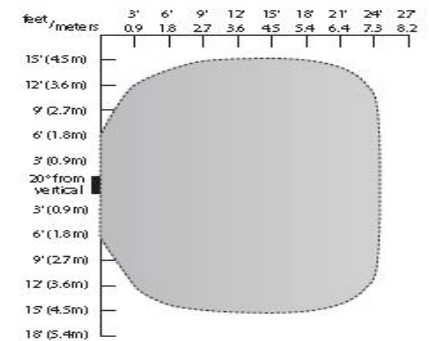

WIRING & COVERAGE

FS-505

Catalog Number:

Notes: