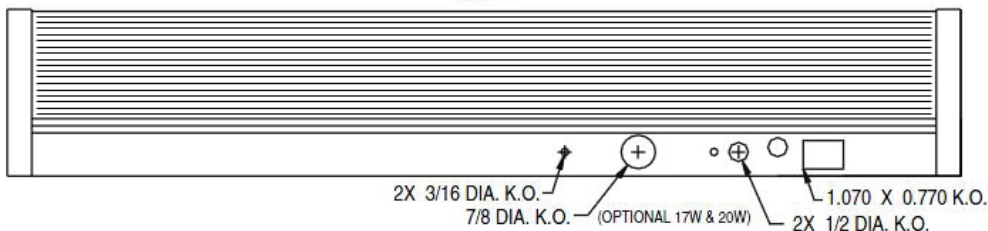

Catalog Number:

Notes:

Texas Fluorescents
2055 Luna Rd. Suite 142 Carrollton, TX 75006
Phone: 972-247-3171 Fax: 972-247-0200

www.texasfluorescents.com email: sales@texasfluorescents.com