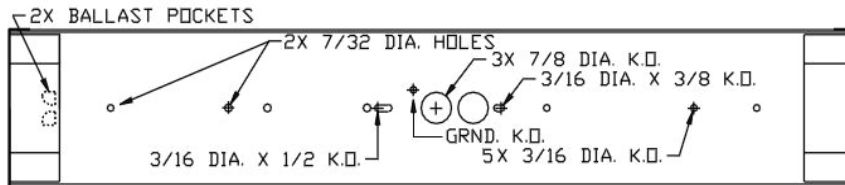

213 Series SMARTSENSE

Wall Mount, Up & Down Light,
Rectangular Profile

T E X A S
F L U O R E S C E N T S

ORDERING INFORMATION

Example: SS213 A 2 32 PMV -F13T5

SS213	A	2	32		PMV	F13T5
Series		Lamp Type		Ballast & Voltage		
SS213 Smartsense Wall Mount		17 24 in. T8 25 36 in. T8 32 48 in. T8		STMV Step Dim MV Electronic, Multivolt (120-277) PMV Program start Ballast		
Lens Material		Lamp Count		Options		
A Acrylic		1 one 2 two light		(11) Dual Ballast (1 lamp) SW2 Pull chain, 2 way switching (Use with single ballasts) GCO Grounded convenience outlet (North American 3 Prong) EM Emergency ballast, 500 lumens		
				Baffle		
				Blank No Baffle DF Front Baffle		

TOP