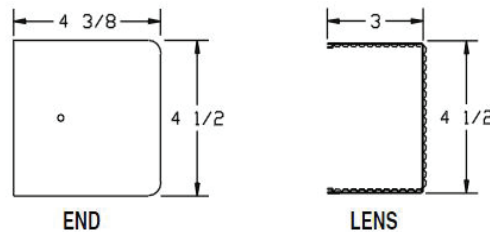

213 Series SMARTSENSE

Wall Mount, Up & Down Light,
Rectangular Profile

T E X A S
F L U O R E S C E N T S

ORDERING INFORMATION

Example: SS213 A 2 32 PMV -F13T5

SS213	A	2	32		PMV	F13T5
Series		Lamp Type		Ballast & Voltage		
SS213 Smartsense Wall Mount		17 24 in. T8 25 36 in. T8 32 48 in. T8		STMV Step Dim MV Electronic, Multivolt (120-277) PMV Program start Ballast		
Lens Material		Lamp Count		Options		
A Acrylic		1 one 2 two light		(11) Dual Ballast (1 lamp) SW2 Pull chain, 2 way switching (Use with single ballasts) GCO Grounded convenience outlet (North American 3 Prong) EM Emergency ballast, 500 lumens		
				Baffle		
				Blank No Baffle DF Front Baffle		

TOP