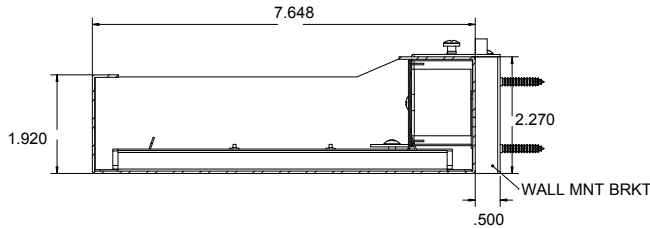

Wall Mount Dimensions

8 FT-UP LIGHT ONLY or DOWN LIGHT ONLY

Example: SLPFR96LF96W9600LDMV40KWHHC401WH

SLP	FR	96L	F96W9600L	DMV	40K	WH	HC401	WH
Series	Lens *	Size	Driver		Finish		Finish	
SLP Low Profile Pendant	MW White Lens FR Frosted Lens	96L 96"	DMV 0-10V Dimming * For Field installed DMVFID 0-10V Dimming * Factory installed		WH White SL Metallic Silver RD Red IN Iron BK Black		WH White BK Black BKWH Black cord & White Canopy	
SLW Low Profile Wall Mount	Wattage and Lumen		Color Temperature		Cable Kit			
	F48W4800L	48 System Watts, 4800 Delivered Lumens	30K	3000K	HC401	4 ft. Cable kit with 3 wires Cord		
	F96W9600L	96 System Watts, 9600 Delivered Lumens	35K	3500K	HC402	8 ft. Cable kit with 3 wires Cord		
			40K	4000K	HC4015W	4 ft. Cable kit with 5 wires Cord		
			50K	5000K	HC4025W	8 ft. Cable kit with 5 wires Cord		

8 FT-UP and DOWN LIGHT

Example: SLPFR96LUF24WD48WDMV40KWHHC401WH

SLP	FR	96L	UF24WD48W	DMV	40K	WH	HC401	WH
Series	Lens *	Size	Driver		Finish		Finish	
SLP Low Profile Pendant	MW White Lens FR Frosted Lens	96L 96"	DMV 0-10V Dimming * For Field installed DMVFID 0-10V Dimming * Factory installed		WH White SL Metallic Silver RD Red IN Iron BK Black		WH White BK Black BKWH Black cord & White Canopy	
SLW Low Profile Wall Mount	Wattage and Lumen		Color Temperature		Cable Kit			
	UF24WD48W	Up Light 24 System Watts, Down Light 48 System Watts, 7200 Delivered Lumens	30K	3000K	HC401	4 ft. Cable kit with 3 wires Cord		
	UF36WD72W	Up Light 36 System Watts, Down Light 72 System Watts, 10800 Delivered Lumens	35K	3500K	HC402	8 ft. Cable kit with 3 wires Cord		
			40K	4000K	HC4015W	4 ft. Cable kit with 5 wires Cord		
			50K	5000K	HC4025W	8 ft. Cable kit with 5 wires Cord		

Catalog Number:
Notes: