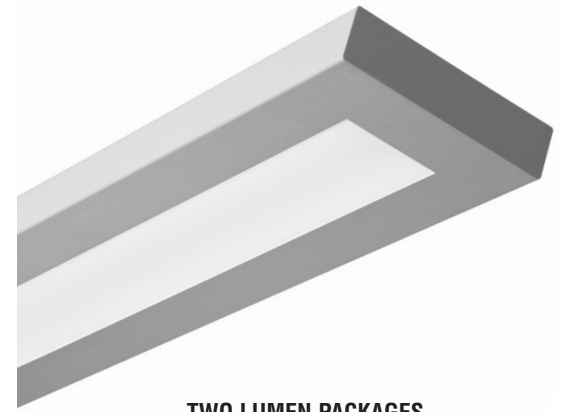

TEXAS

FLUORESCENTS

SLP/SLW Series

Low Profile Pendant Lighting

FEATURES AND SPECIFICATIONS

Texas Fluorescents introduces LED low profile rectilinear Lighting that can be pendant mounted individually. Ideal for general lighting applications in both commercial and residential applications for circulation spaces, high impact areas and kitchen islands and home offices. The versatility and clean styling makes this an ideal choice in many applications.

SIZE W x L x H in inches

4ft. - 7.60" x 48" x 1.9"

8ft. - 7.60" x 96" x 1.9"

MOUNTING

Mount with 4' adjustable cable (2 for 4' unit or 8' unit, included). Consult factory for longer cables.

TWO LUMEN PACKAGES