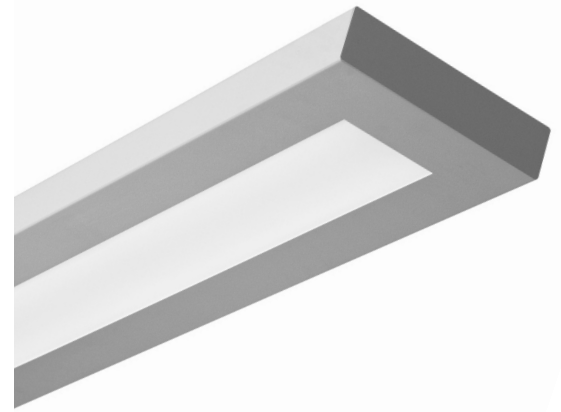

Wall Mount Dimensions

8 FT-UP LIGHT ONLY or DOWN LIGHT ONLY

Example: SLPFR96LF96W9600LDMV40KWHHC401WH

SLP	FR	96L	F96W9600L	DMV	40K	WH	HC401	WH
Series	Lens *	Size	Driver		Finish		Finish	
SLP Low Profile Pendant	MW White Lens FR Frosted Lens	96L 96"	DMV 0-10V Dimming * For Field installed DMVFID 0-10V Dimming * Factory installed		WH White SL Metallic Silver RD Red IN Iron BK Black		WH White BK Black BKWH Black cord & White Canopy	
SLW Low Profile Wall Mount	Wattage and Lumen		Color Temperature		Cable Kit			
	F48W4800L	48 System Watts, 4800 Delivered Lumens	30K	3000K	HC401	4 ft. Cable kit with 3 wires Cord		
	F96W9600L	96 System Watts, 9600 Delivered Lumens	35K	3500K	HC402	8 ft. Cable kit with 3 wires Cord		
			40K	4000K	HC4015W	4 ft. Cable kit with 5 wires Cord		
			50K	5000K	HC4025W	8 ft. Cable kit with 5 wires Cord		

8 FT-UP and DOWN LIGHT

Example: SLPFR96LUF24WD48WDMV40KWHHC401WH

SLP	FR	96L	UF24WD48W	DMV	40K	WH	HC401	WH
Series	Lens *	Size	Driver		Finish		Finish	
SLP Low Profile Pendant	MW White Lens FR Frosted Lens	96L 96"	DMV 0-10V Dimming * For Field installed DMVFID 0-10V Dimming * Factory installed		WH White SL Metallic Silver RD Red IN Iron BK Black		WH White BK Black BKWH Black cord & White Canopy	
SLW Low Profile Wall Mount	Wattage and Lumen		Color Temperature		Cable Kit			
	UF24WD48W	Up Light 24 System Watts, Down Light 48 System Watts, 7200 Delivered Lumens	30K	3000K	HC401	4 ft. Cable kit with 3 wires Cord		
	UF36WD72W	Up Light 36 System Watts, Down Light 72 System Watts, 10800 Delivered Lumens	35K	3500K	HC402	8 ft. Cable kit with 3 wires Cord		
			40K	4000K	HC4015W	4 ft. Cable kit with 5 wires Cord		
			50K	5000K	HC4025W	8 ft. Cable kit with 5 wires Cord		

Catalog Number:
Notes: