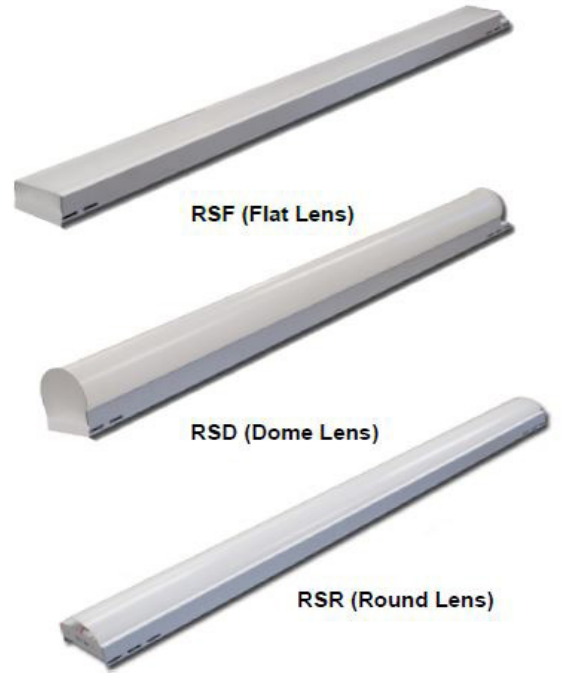

FEATURES & SPECIFICATIONS

DESCRIPTIONS

Give your area a new clean and sleek look with this designer series retrofit solution. This fixture is sure to enhance any environment. Designed to convert your old: 2', 4' or 8' T12 or T8 linear strips or industrial fixtures with New LED technology.

Choose between 3 aesthetic options: flat lens, dome lens or rounded lens, all provides energy savings and better quality lighting. These flexible options are cost effective and make this a perfect retrofit for : Schools, retail, warehouse, storage or any other facility area currently using strip fixtures. All the kit styles adapt easily to your existing backbox for quick retrofit.

ORDERING INFORMATION

Example: **RSD48L T48W5650LDMV40K**

RSD		48L		T48W5650L		DMV		48L	
Series		Width		Wattage and Lumen		Driver		Kelvin Temperature	
RSF LED Retrofit Strip Flat Lens		48L	48"	T20W2700L 20 System Watts 2700 Delivered Lumens		DMV 0-10 Dimming *Field Installed-Dimming Wire	DMVFID 0-10 Dimming *Factory Installed-Dimming Wire	30K 3000K 35K 3500K 40K 4000K 50K 5000K	
RSD LED Retrofit Strip Dome Lens				T30W3500L 30 System Watts 3500 Delivered Lumens					
RSR LED Retrofit Strip Round Lens		96L	96"	T41W4300L 41 System Watts 4300 Delivered Lumens					
				T58W6700L 58 System Watts 6700 Delivered Lumens					
				T40W4700L 40 System Watts 4700 Delivered Lumens					
				T60W6900L 60 System Watts 6900 Delivered Lumens					
				T82W8900L 82 System Watts 8900 Delivered Lumens T116W13400L 116 System Watts 13400 Delivered Lumens					

4FT: 4.25"W x 48"L

8FT: 4.25"W x 96"L

RSF (Flat Lens)

RSD (Dome Lens)

RSR (Round Lens)

4ft Dimensions

8ft Dimensions

Texas Fluorescents