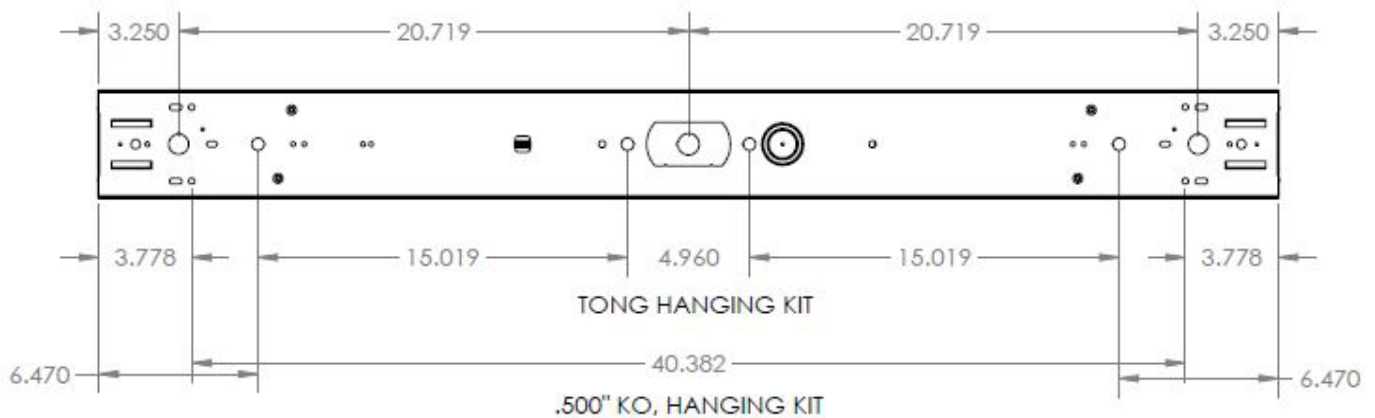

FEATURES & SPECIFICATIONS

DESCRIPTIONS

Give your area a new clean and sleek look with this designer series retrofit solution. This fixture is sure to enhance any environment. Designed to convert your old: 2', 4' or 8' T12 or T8 linear strips or industrial fixtures with New LED technology.

4FT: 4.25"W x 48"L

8FT: 4.25"W x 96"L

RSF (Flat Lens)

RSD (Dome Lens)

RSR (Round Lens)

4ft Dimensions

8ft Dimensions

Texas Fluorescents