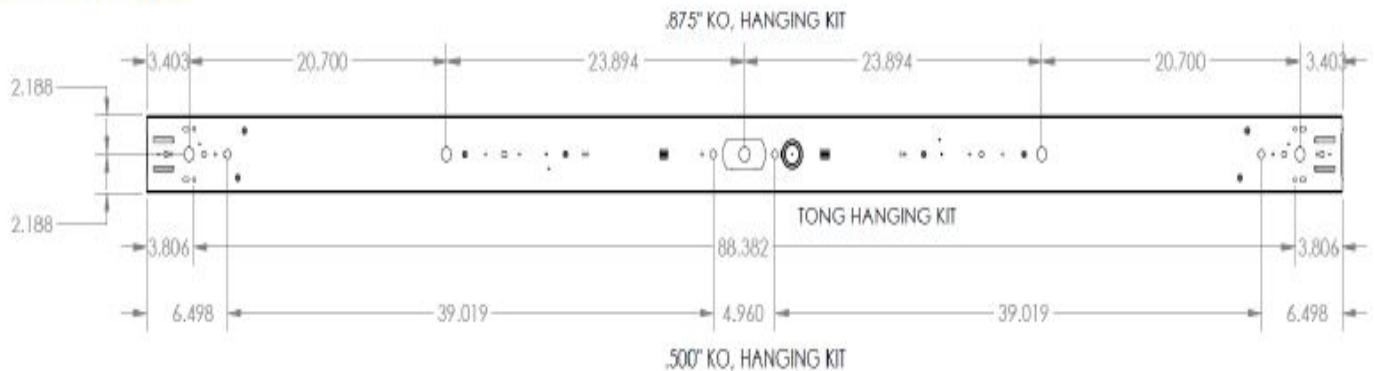

FEATURES & SPECIFICATIONS

DESCRIPTIONS

Give your area a new clean and sleek look with this designer series retrofit solution. This fixture is sure to enhance any environment. Designed to convert your old: 2', 4' or 8' T12 or T8 linear strips or industrial fixtures with New LED technology.

4FT: 4.25"W x 48"L

8FT: 4.25"W x 96"L

RSF (Flat Lens)

RSD (Dome Lens)

RSR (Round Lens)

4ft Dimensions

8ft Dimensions

Texas Fluorescents