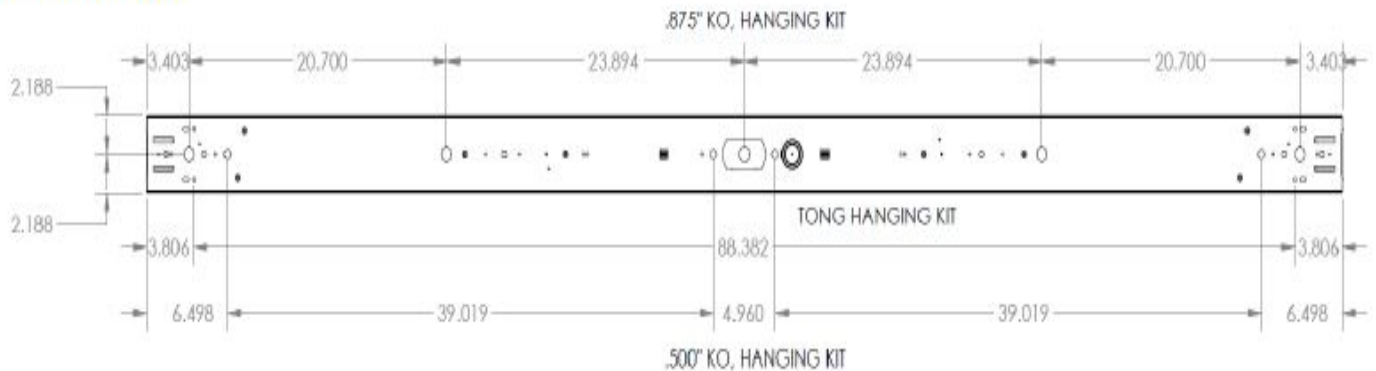

FEATURES & SPECIFICATIONS

DESCRIPTIONS

Give your area a new clean and sleek look with this designer series retrofit solution. This fixture is sure to enhance any environment. Designed to convert your old: 2', 4' or 8' T12 or T8 linear strips or industrial fixtures with New LED technology.

ORDERING INFORMATION

Example: **RSD48L T48W5650LDMV40K**

RSD		48L		T48W5650L		DMV		48L	
Series		Width		Wattage and Lumen		Driver		Kelvin Temperature	
RSF LED Retrofit Strip Flat Lens		48L 48"		T20W2700L 20 System Watts 2700 Delivered Lumens		DMV 0-10 Dimming		30K 3000K 35K 3500K 40K 4000K 50K 5000K	
RSD LED Retrofit Strip Dome Lens				T30W3500L 30 System Watts 3500 Delivered Lumens					
RSR LED Retrofit Strip Round Lens				T41W4300L 41 System Watts 4300 Delivered Lumens					
				T58W6700L 58 System Watts 6700 Delivered Lumens					
		96L 96"		T40W4700L 40 System Watts 4700 Delivered Lumens					
				T60W6900L 60 System Watts 6900 Delivered Lumens					
				T82W8900L 82 System Watts 8900 Delivered Lumens					
				T116W13400L 116 System Watts 13400 Delivered Lumens					

4FT: 4.25"W x 48"L

8FT: 4.25"W x 96"L

RSF (Flat Lens)

RSD (Dome Lens)

RSR (Round Lens)

4ft Dimensions

8ft Dimensions

Texas Fluorescents