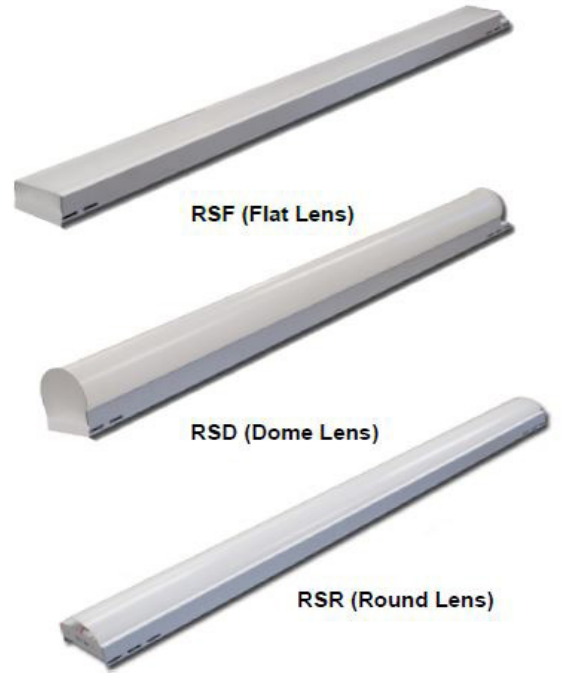

FEATURES & SPECIFICATIONS

DESCRIPTIONS

Give your area a new clean and sleek look with this designer series retrofit solution. This fixture is sure to enhance any environment. Designed to convert your old: 2', 4' or 8' T12 or T8 linear strips or industrial fixtures with New LED technology.

Choose between 3 aesthetic options: flat lens, dome lens or rounded lens, all provides energy savings and better quality lighting. These flexible options are cost effective and make this a perfect retrofit for : Schools, retail, warehouse, storage or any other facility area currently using strip fixtures. All the kit styles adapt easily to your existing backbox for quick retrofit.

ORDERING INFORMATION

Example: **RSD48L T48W5650LDMV40K**

RSD		48L		T48W5650L		DMV		48L	
Series		Width		Wattage and Lumen		Driver		Kelvin Temperature	
RSF LED Retrofit Strip Flat Lens		48L 48"		T20W2700L 20 System Watts 2700 Delivered Lumens		DMV 0-10 Dimming		30K 3000K 35K 3500K 40K 4000K 50K 5000K	
RSD LED Retrofit Strip Dome Lens				T30W3500L 30 System Watts 3500 Delivered Lumens					
RSR LED Retrofit Strip Round Lens				T41W4300L 41 System Watts 4300 Delivered Lumens					
				T58W6700L 58 System Watts 6700 Delivered Lumens					
		96L 96"		T40W4700L 40 System Watts 4700 Delivered Lumens					
				T60W6900L 60 System Watts 6900 Delivered Lumens					
				T82W8900L 82 System Watts 8900 Delivered Lumens					
				T116W13400L 116 System Watts 13400 Delivered Lumens					

4FT: 4.25"W x 48"L

8FT: 4.25"W x 96"L

RSF (Flat Lens)

RSD (Dome Lens)

RSR (Round Lens)

4ft Dimensions

8ft Dimensions

Texas Fluorescents