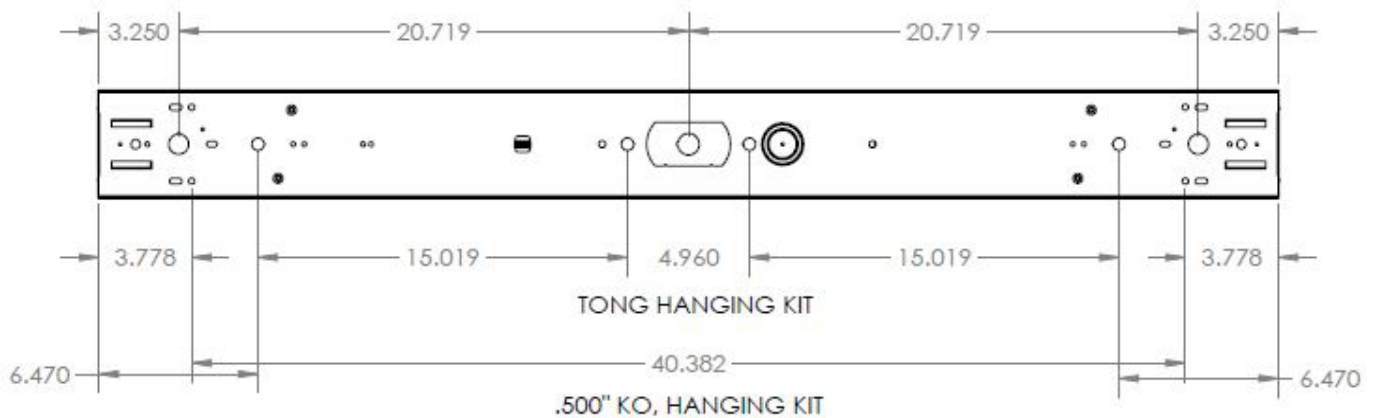

FEATURES & SPECIFICATIONS

DESCRIPTIONS

Give your area a new clean and sleek look with this designer series retrofit solution. This fixture is sure to enhance any environment. Designed to convert your old: 2', 4' or 8' T12 or T8 linear strips or industrial fixtures with New LED technology.

4FT: 4.25"W x 48"L

8FT: 4.25"W x 96"L

RSF (Flat Lens)

RSD (Dome Lens)

RSR (Round Lens)

4ft Dimensions

8ft Dimensions

Texas Fluorescents