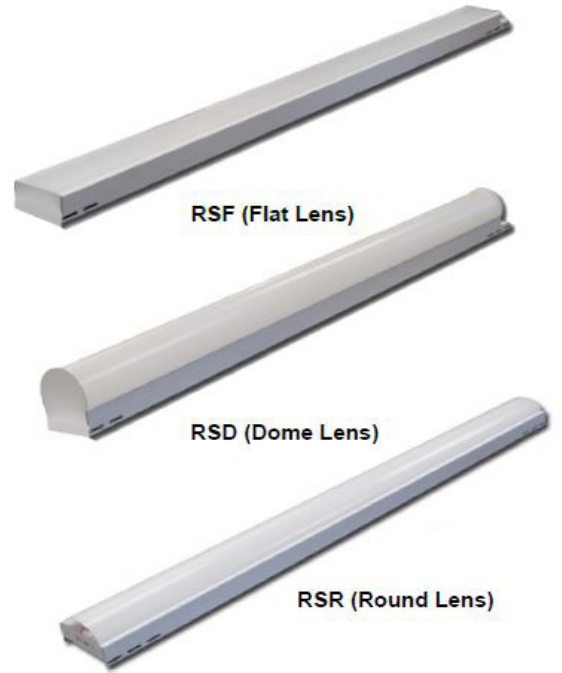

FEATURES & SPECIFICATIONS

DESCRIPTIONS

Give your area a new clean and sleek look with this designer series retrofit solution. This fixture is sure to enhance any environment. Designed to convert your old: 2', 4' or 8' T12 or T8 linear strips or industrial fixtures with New LED technology.

Choose between 3 aesthetic options: flat lens, dome lens or rounded lens, all provides energy savings and better quality lighting. These flexible options are cost effective and make this a perfect retrofit for : Schools, retail, warehouse, storage or any other facility area currently using strip fixtures. All the kit styles adapt easily to your existing backbox for quick retrofit.

ORDERING INFORMATION

Example: **RSD48L T48W5650LDMV40K**

RSD		48L		T48W5650L		DMV		48L	
Series		Width		Wattage and Lumen		Driver		Kelvin Temperature	
RSF LED Retrofit Strip Flat Lens		48L	48"	T30W3500L	30 System Watts 3500 Delivered Lumens	DMV	0-10 Dimming	30K	3000K
RSD LED Retrofit Strip Dome Lens				T41W4300L	41 System Watts 4300 Delivered Lumens			35K	3500K
RSR LED Retrofit Strip Round Lens				T58W6700L	58 System Watts 6700 Delivered Lumens			40K	4000K
								50K	5000K
		96L	96"	T60W6900L	60 System Watts 6900 Delivered Lumens				
				T82W8900L	82 System Watts 8900 Delivered Lumens				
				T116W13400L	116 System Watts 13400 Delivered Lumens				

4FT: 4.25"W x 48"L

8FT: 4.25"W x 96"L

RSF (Flat Lens)

RSD (Dome Lens)

RSR (Round Lens)

4ft Dimensions

8ft Dimensions

Texas Fluorescents