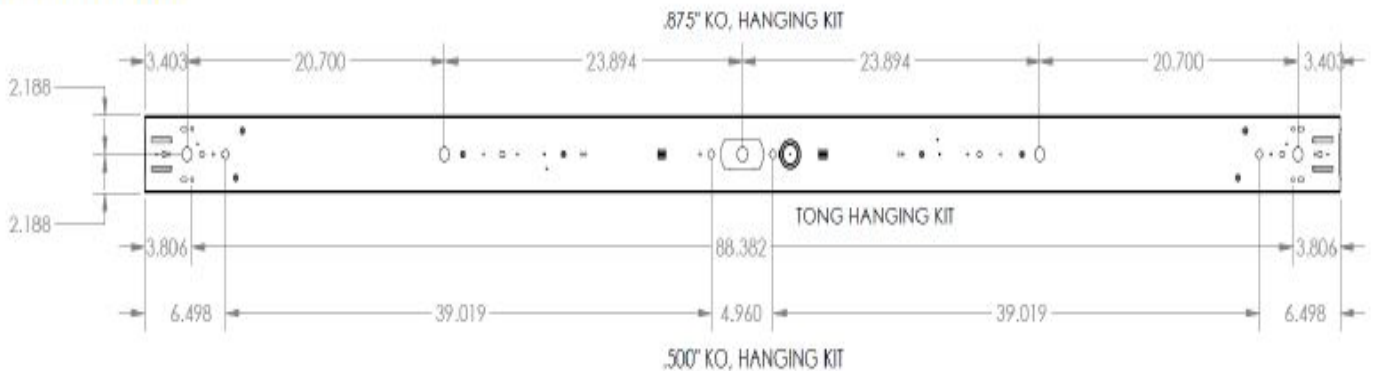

FEATURES & SPECIFICATIONS

DESCRIPTIONS

Give your area a new clean and sleek look with this designer series retrofit solution. This fixture is sure to enhance any environment. Designed to convert your old: 2', 4' or 8' T12 or T8 linear strips or industrial fixtures with New LED technology.

4FT: 4.25"W x 48"L

8FT: 4.25"W x 96"L

RSF (Flat Lens)

RSD (Dome Lens)

RSR (Round Lens)

4ft Dimensions

8ft Dimensions

Texas Fluorescents