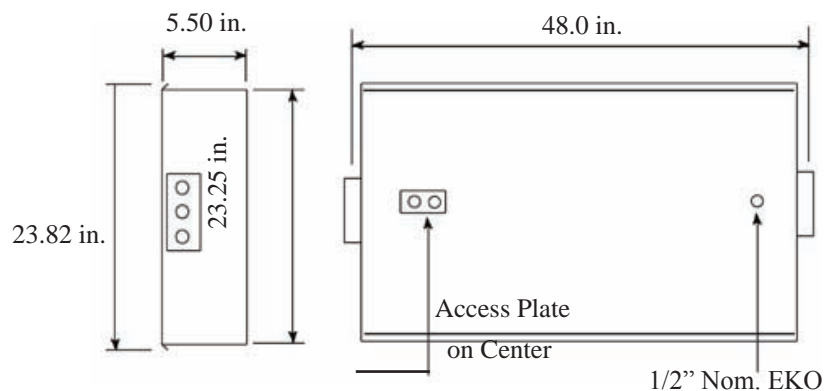

DIMENSIONS

All dimensions are inches.
Specifications subject to change without notice.

Catalog Number:

Notes: