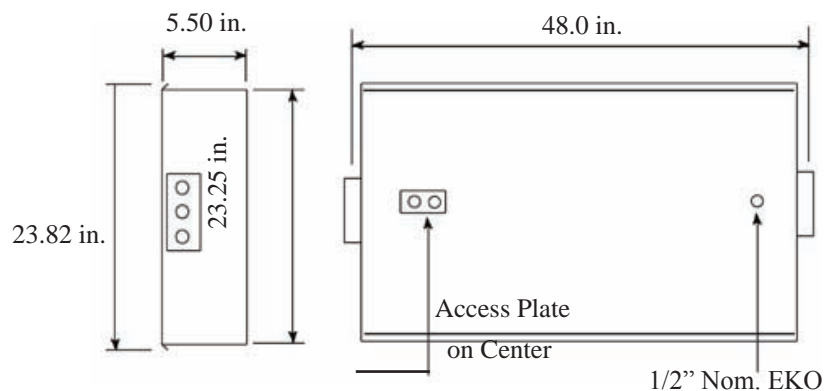

SIZE W x L x H in inches (mm)

23.75W x 48.0L x 5.5Dp (600 x 1220 x 140)

MOUNTING

Recessed inverted T-Bar ceilings. Grid mount.

TYPICAL OPTIONS AND ACCESSORIES

Emergency ballasts, whips, and lenses. See options page at the end of the T02Grid section, or contact factory for more details.

DIMENSIONS

All dimensions are inches.
Specifications subject to change without notice.

Catalog Number:

Notes: