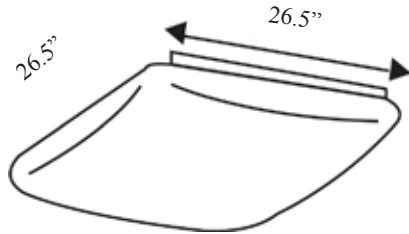

USE

SIZE W x L x H in inches (mm)

- 2x2: 26.5W x 26.5L x 6.0Dp
- 2x4: 26.5W x 50.5L x 6.0Dp
- 248L: 11.75W x 50.5L x 6.0Dp
- 424L: 17.0W x 26.5L x 6.0Dp
- 448L: 17.0W x 50.5L x 6.0Dp

CONSTRUCTION

All metal parts die formed from heavy gauge cold roll steel housing spot welded to insure uniformity and dimensional stability.

PUFF Series

Cloud Fixture

T E X A S

F L U O R E S C E N T S

DIMENSIONS

All dimensions are inches. Specifications subject to change without notice.

*Consult for more options

Catalog Number:
Notes: