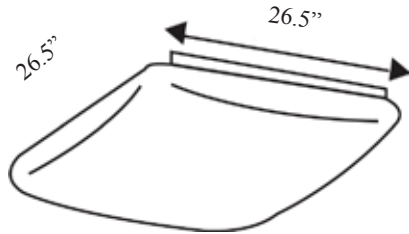

SIZE W x L x H in inches (mm)

- 1x4: 11.75W x 50.5L x 6.0Dp
- 2x2: 26.5W x 26.5L x 6.0Dp
- 2x4: 26.5W x 50.5L x 6.0Dp
- 248L: 11.0W x 50.5L x 6.0Dp
- 424L: 17.0W x 26.5L x 6.0Dp
- 448L: 17.0W x 50.5L x 6.0Dp

PUFF Series

Cloud Fixture

T E X A S

F L U O R E S C E N T S

DIMENSIONS

All dimensions are inches. Specifications subject to change without notice.

*Consult for more options

Catalog Number:
Notes: