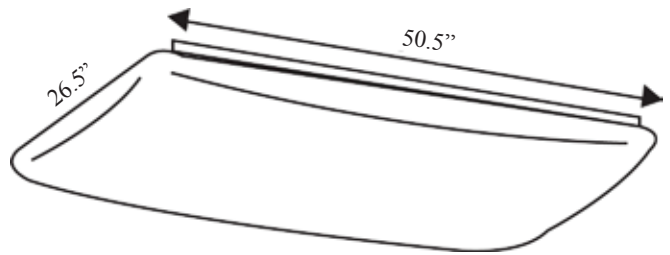

SIZE W x L x H in inches (mm)

- 1x4: 11.75W x 50.5L x 6.0Dp
- 2x2: 26.5W x 26.5L x 6.0Dp
- 2x4: 26.5W x 50.5L x 6.0Dp
- 248L: 11.0W x 50.5L x 6.0Dp
- 424L: 17.0W x 26.5L x 6.0Dp
- 448L: 17.0W x 50.5L x 6.0Dp

PUFF Series

Cloud Fixture

T E X A S

F L U O R E S C E N T S

DIMENSIONS

All dimensions are inches. Specifications subject to change without notice.

*Consult for more options

Catalog Number:
Notes: