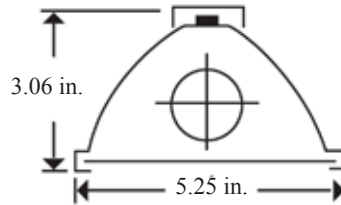

Series OSL

Outdoor Sign Lighter

DIMENSIONS

All dimensions are inches. Specifications subject to change without notice. The dimensions below represent the 2 ft. and the 4 ft.

Catalog Number:
Notes: