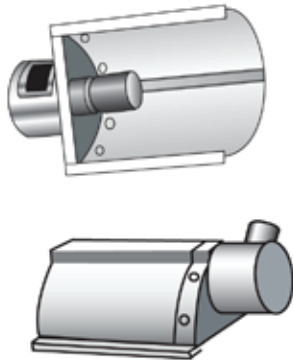

Catalog Number:
Notes: