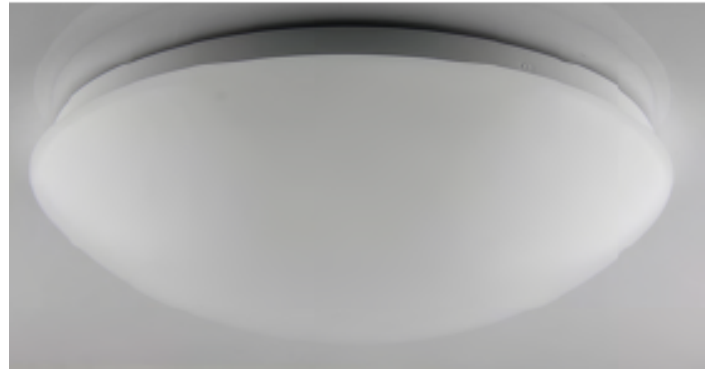

T E X A S

F L U O R E S C E N T S

MUS Series

LED Mushroom Close-To-Ceiling

SPECIFICATIONS

- 120V INPUT VOLTAGE, 50/60Hz
- ESTIMATED 50,000 HRS L₇₀*
- 5 YEAR WARRANTY
- 120V DIMMABLE
- CEILING MOUNT ONLY
- P.C. DIFFUSER & WHITE POWDERCOATED ALUMINUM BASE
- UL LISTED FOR DAMP LOCATIONS

ORDERING INFORMATION

ITEM NO.	DESCRIPTION
MUS11L15W1000LD12040K	11" Mushroom White/Polycarbonate Diffuser 15W, 4000K, Dimmable 120V
MUS14L25W1600LD12040K	14" Mushroom White/Polycarbonate Diffuser 25W, 4000K, Dimmable 120V