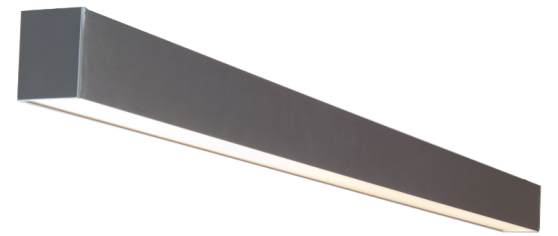

MATERIALS

Anodized Aluminum Channel is lightweight, small dimensions, and dissipates heat well, designed especially for the flexible LED Tape. Highly tooled plastic end caps screw onto the aluminum channel and protect the channel and LED tape from dust and keep the LED Tape clean and in optimum condition. A raceway in the back of the channel provides both a heat sink for the LED Tape and a holder for screws to pendant mount the Channels. The channels can be suspended or flush mounted with optional clips.

Snap in flush frosted lens is specially formulated for smooth illumination of the LED Tape.

WARRANTY

Five Year Limited Warranty.

MOUNTING ACCESSORIES (Order Separately)

ORDERING GUIDE

Example: LLLSF96L60W6000LDMV30KSA

Series	Lengths	Wattage & Lumen	Driver	Color Temperature	Finish
LLLSF 2.16"W x 2.75"H RECTANGLE BODY	96L 48L 47.64" 96L 94.88"	60W6000L 30W3000L 30 System Watts, 3000 Delivered Lumens 60W6000L 60 System Watts, 6000 Delivered Lumens	DMV 0-10V dimming	30K 30K 3000K 40K 4000K	SA SA Satin Aluminum
LLLSG 3.54"W x 3.38"H RECTANGLE BODY	48L 47.64" 96L 96.46"	48W5040L 48 System Watts, 5040 Delivered Lumens 96W10080L 96 System Watts, 10080 Delivered Lumens			

Catalog Number:
Notes: