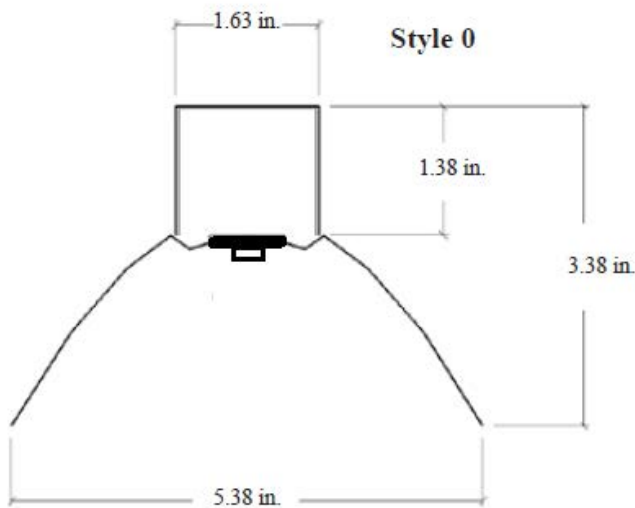

FEATURES & SPECIFICATIONS

INTENDED USE

6HELEDWLRUDGHPEDDERGMWULSIRUMJHEULWLEODODSSOLEDWLRVVEK
 DVGDSODEDELHWVERVYHVDGRWKHUDUHDVZKHUHMSEHLDVWDSUHPLE

SIZE W x L x H in inches (mm)

W L H
 1 1/2 48 1/2

MATERIALS & FEATURES

WRXPE
Notes:

Series KDS

Mini Body Strip

DIMENSIONS

All dimensions are inches. Specifications subject to change without notice.

Catalog Number:
Notes: