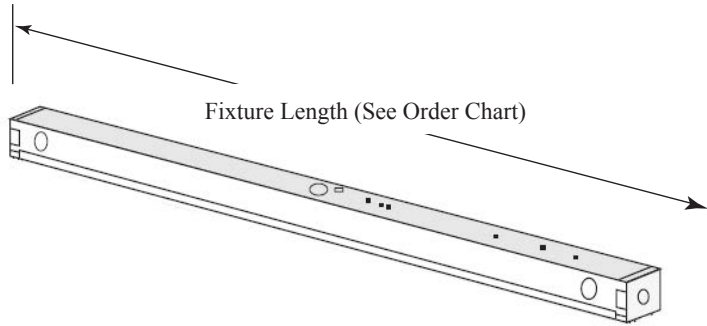

Series KDS

Mini Body Strip

DIMENSIONS

All dimensions are inches. Specifications subject to change without notice.