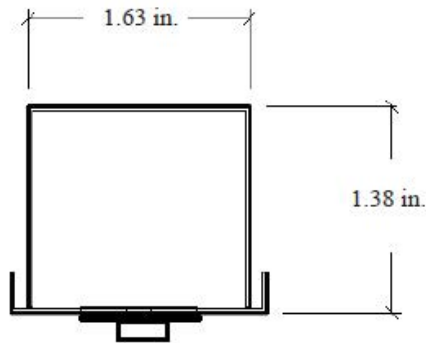

FEATURES & SPECIFICATIONS

INTENDED USE

6HELEDWLRUDGHPEDDERGMWULSIRUMJHEULWLEODODSSOLEDWLRVVEK
 DVGDSODEDELHWVERVYHVDGRWKHUDUHDVZKHUHMSEHLDVWDSUHPLE

SIZE W x L x H in inches (mm)

W L H
 1 1/2 48 1/2

MATERIALS & FEATURES

WRXPE
Notes:

Series KDS

Mini Body Strip

DIMENSIONS

All dimensions are inches. Specifications subject to change without notice.

Catalog Number:
Notes: