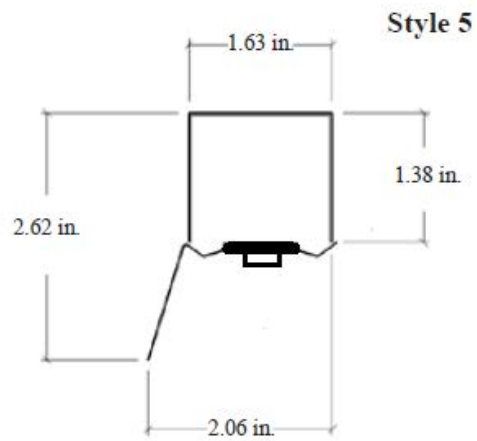

FEATURES & SPECIFICATIONS

INTENDED USE

6HELEDWLRUDGHPEDDERGMWULSIRUMJHEULWLEODODSSOLEDWLRVVEK
 DVGDSODEDELHWVERVYHVDGRWKHUDUHDVZKHUHMSEHLDVWDSUHPLE

SIZE W x L x H in inches (mm)

W L H
 1 1/2 48 1/2

MATERIALS & FEATURES

WRXPE
Notes:

Series KDS

Mini Body Strip

DIMENSIONS

All dimensions are inches. Specifications subject to change without notice.

Catalog Number:
Notes: