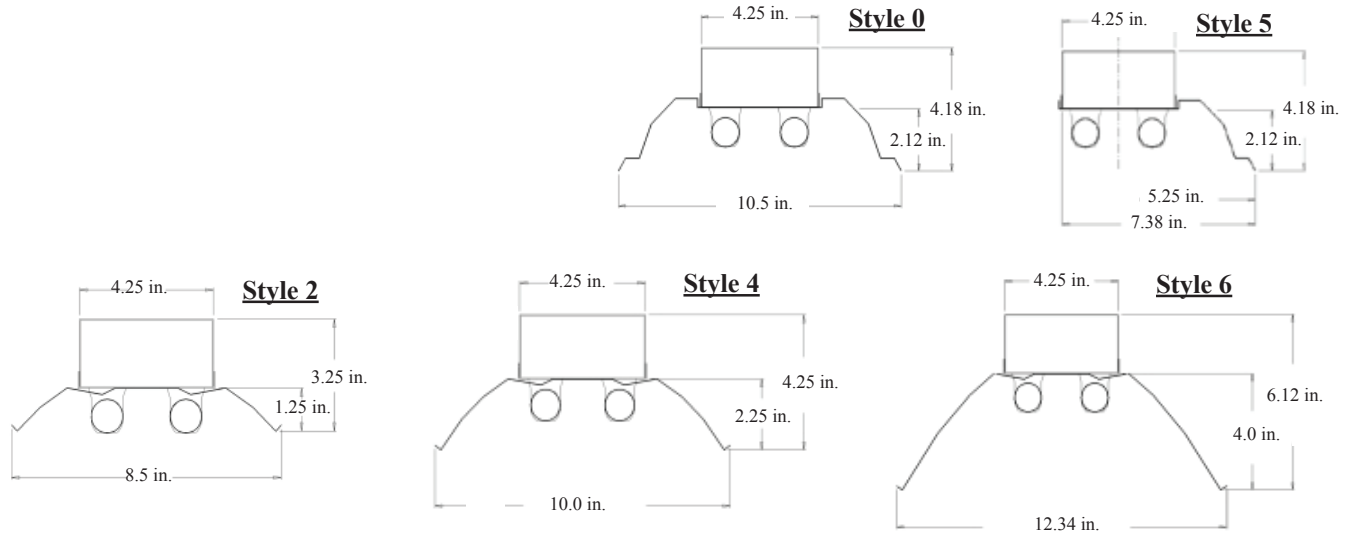

Series IND

Medium Body Strip with Reflectors

DIMENSIONS

All dimensions are inches. Specifications subject to change without notice

HIGH OUTPUT

Example: IND48LS57W5448LW30DMV40K

IND	48L	S57W5448L	W30	DMV	40K
Series	Width	Wattage and Lumen	Reflectors	Driver	Kelvin Temperature
IND Medium Body Strip with Reflector	48L 48" 96L 96"	H72W6994L* 72 System Watts, 6994 Delivered Lumens H101W10452L** 101 System Watts, 10452 Delivered Lumens <small>*72W is ONLY available in 48" length</small> <small>**101W is ONLY available in 96" length</small>	W3 0 White Steel Reflecto W3 0 UP White Steel Reflector Upligh W3 5 White Steel Reflector Asymmetric M2 2 Mirrored Reflector Low Moun M2 4 Mirrored Reflector Standard Moun M2 6 Mirrored Reflector High Moun M2 5 Mirrored Reflector Asymmetric W1 4 White Aluminum Reflector Standrad Moun W1 6 White Aluminum Reflector High Moun	DMV 0-10V MV Multi - Volt 120V-277V	35K 3500K 40K 4000K