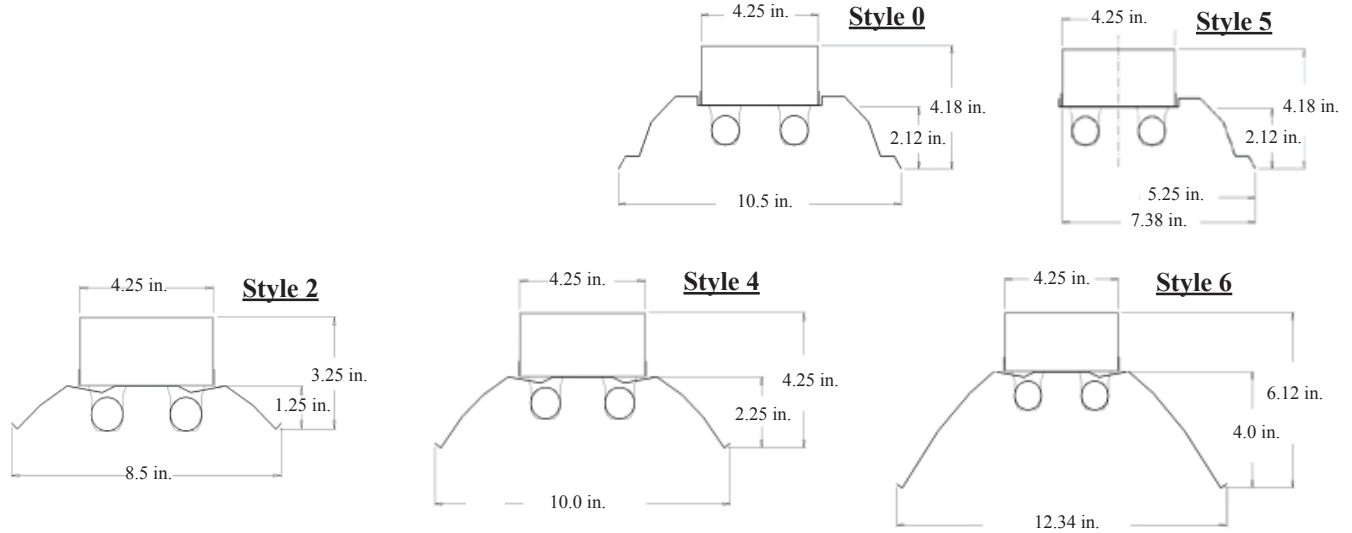

## Medium Body Strip with Reflectors

### DIMENSIONS

All dimensions are inches. Specifications subject to change without notice

### HIGH OUTPUT

Example: IND48LS57W5448LW30DMV40K

<b>IND</b>	<b>48L</b>	<b>S57W5448L</b>	<b>W30</b>	<b>DMV</b>	<b>40K</b>
<b>Series</b>	<b>Width</b>	<b>Wattage and Lumen</b>	<b>Reflectors</b>	<b>Driver</b>	<b>Kelvin Temperature</b>
IND Medium Body Strip with Reflector	48L 48" 96L 96"	<b>H72W6994L*</b> 72 System Watts, 6994 Delivered Lumens <b>H101W10452L**</b> 101 System Watts, 10452 Delivered Lumens <small>*72W is ONLY available in 48" length</small> <small>**101W is ONLY available in 96" length</small>	<b>W3 0</b> White Steel Reflecto <b>W3 0 UP</b> White Steel Reflector Upligh <b>W3 5</b> White Steel Reflector Asymmetric <b>M2 2</b> Mirrored Reflector Low Moun <b>M2 4</b> Mirrored Reflector Standard Moun <b>M2 6</b> Mirrored Reflector High Moun <b>M2 5</b> Mirrored Reflector Asymmetric <b>W1 4</b> White Aluminum Reflector Standrad Moun <b>W1 6</b> White Aluminum Reflector High Moun	<b>DMV</b> 0-10V <b>MV</b> Multi - Volt 120V-277V	<b>35K</b> 3500K <b>40K</b> 4000K