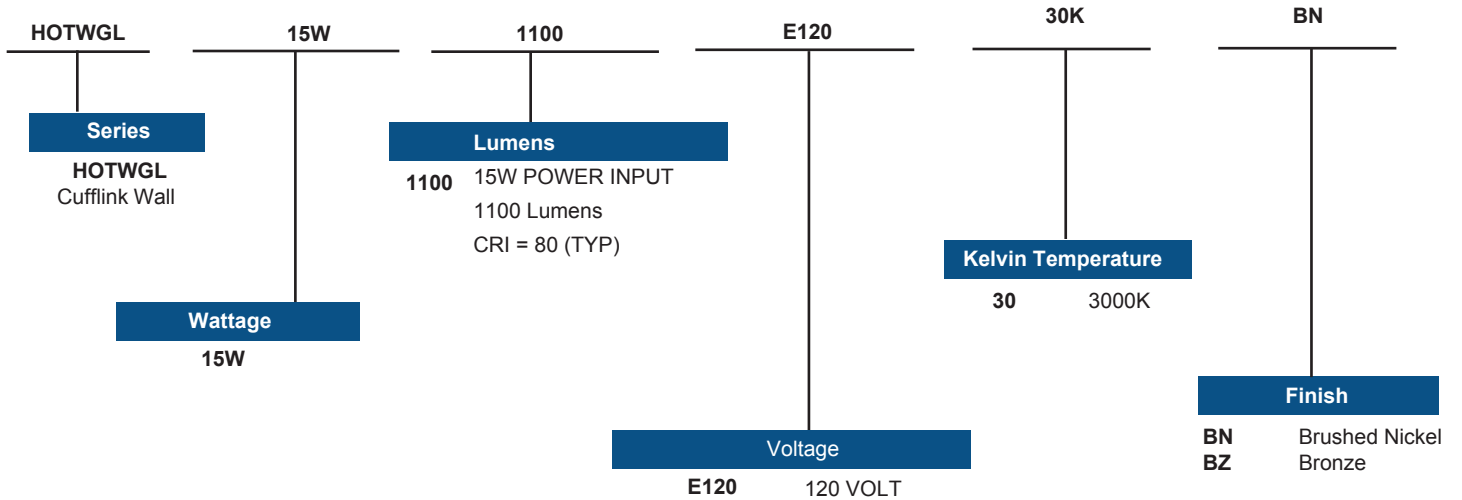

HOTWGL

Cufflink Wall

PROJECT:	
PART NO.:	FIXTURE TYPE.:

HOUSING: brushed nickel or bronze lens holders
DIFFUSER: Frosted Glass Diffuser
DRIVER: UL CLASS 2, POWER FACTOR > .90
LED: 8 CREE LED ARRAY (18W) EST. 50,000 HRS
SIZE: 15.75" x 10" x 2.9" (L x W x H)
LISTED: UL Listed for damp locations

ORDERING INFORMATION

Example:
HOTWGL15W1100LE12030KBN

NOTE: Specifications and dimensions subject to change without notice. Consult your Texas Fluorescent Lighting Representative for availability and ordering information.