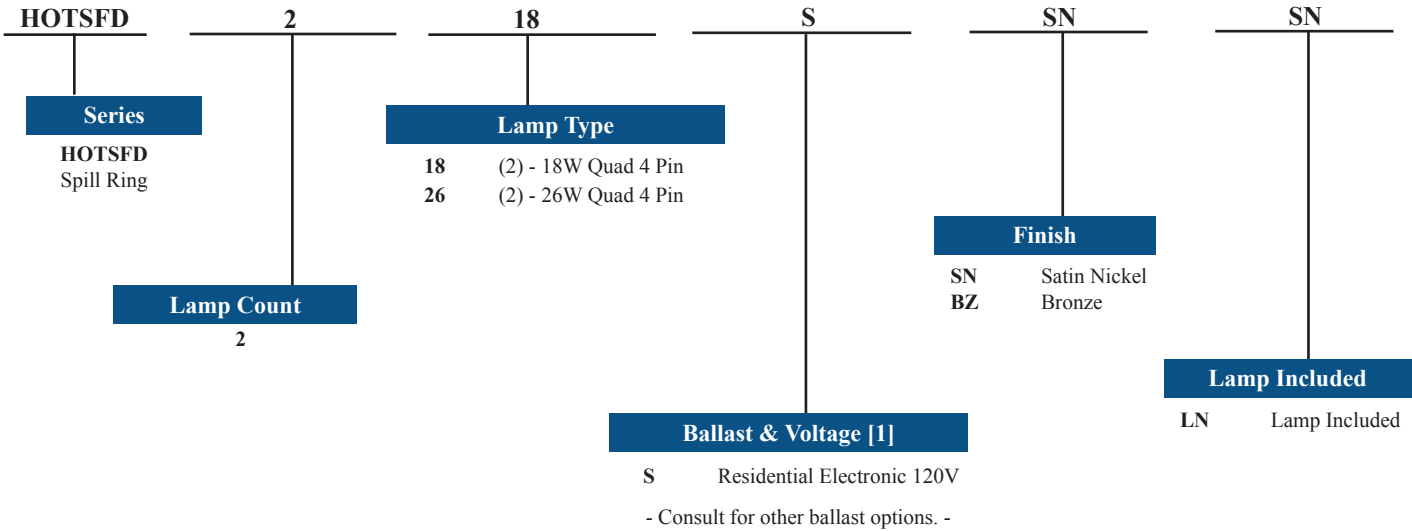

## Spill Ring Series

PROJECT:	
PART NO.:	FIXTURE TYPE.:

14" x 14" x 11"  
18" x 18" x 11"

**HOUSING:** White Acrylic  
**DIFFUSER:** Satin Nickel Trim - (Also Available in Bronze)  
**BALLAST:** Residential Electronic Ballast  
**LAMP:** (2) - 18W Quad 4 Pin (Included)  
 or (2) - 26W Quad 4 Pin (Included)

### ORDERING INFORMATION

Example: HOTSFD218SSNBZ

NOTE: Specifications and dimensions subject to change without notice. Consult your Texas Fluorescent Lighting Representative for availability and ordering information.