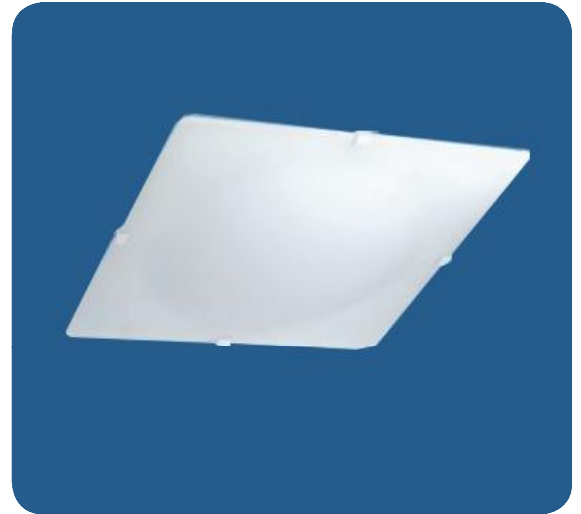

## Floating Square

### FEATURES

Dramatic glass diffuser with a slump round inside the square seems to float from the ceiling. Available in 18" or 24" square size with white hardware that blends into the glass

### SPECIFICATIONS

- Diffuser - Etched slumped glass
- Lamping - 26W Quad 4PIN or 26W GU24
- Size - 18"L x 18"W x 3.9"H  
24"L x 24"W x 3.9"H

Subtle white hardware holds the etched glass to the backplate.