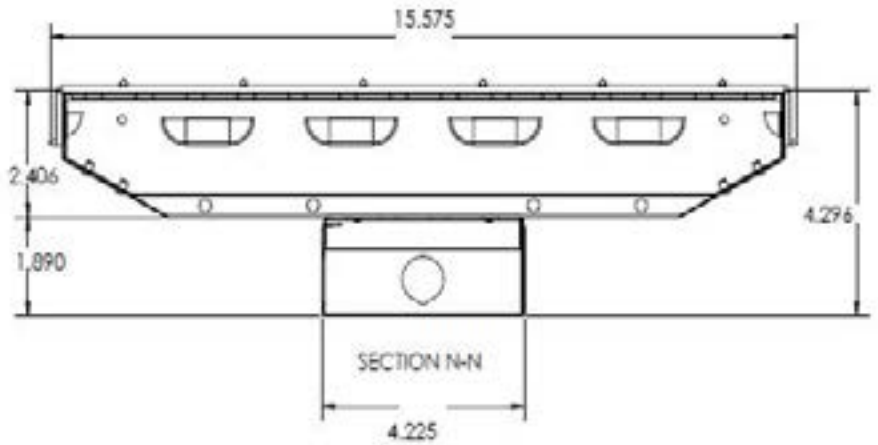

SIZE W x L x H in inches (mm)

48L: 15.575"W x 45.160"L x 4.296"H

CONSTRUCTION

Housing is 22 gauge prepainted steel. Air vents surround the drivers in the back of the fixture to maximize LED and driver performance, reliability and life. High reflective enhanced white reflectors are computer designed to maximize photometric performance and put the light where you need it. Access plate in the back makes wiring fast and hassle-free. Back of fixture is designed with built-in mounting holes for tong hanger, cable kit and surface mount.

Uplight Option

***UP Uplight, 45W 4900 Lumens

DIMENSIONS

All dimensions are inches. Specifications subject to change without notice.

SIZE: L x W in inches

24L 24.000"L x 15.575"W

48L 46.160"L x 15.575"W

TOP VIEW WITHOUT LENS

BOTTOM VIEW