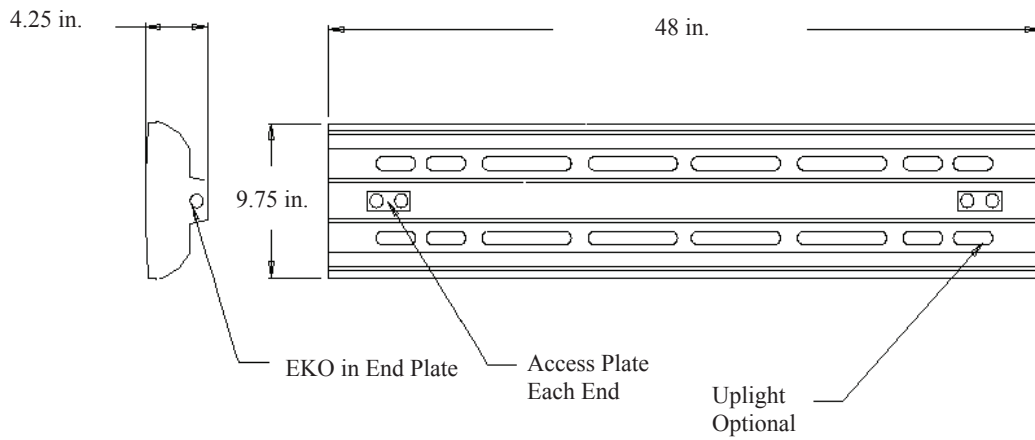

[1] See end of T02HiBay section for many additional lamps, ballasts, finishes, and options.

[2] T5 & T5HO HiBays are full 24/36/48/96in. length.

## DIMENSIONS

All dimensions are inches. Specifications subject to change without notice.

Catalog Number:
Notes: