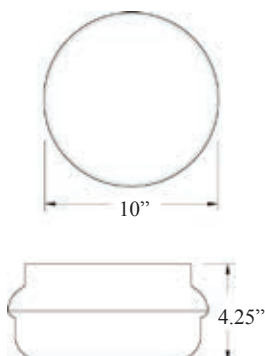

FEATURES & SPECIFICATIONS

- Available in Black or White with White or Frosted Prismatic Lenses
- Two Lamp 13 & 18 Watt Fluorescent configurations available
- Knockouts for Photocell
- Molded of durable UV resistant plastics
- Available in component form
- Polycarbonate base and diffuser
- White powdercoated steel gear tray
- SIZE: 10" x 10" x 4.25"
- Lamps included

DIMENSIONS

ORDERING INFORMATION

Example: F1303-113M120-LP

Series	Lamp Count	Wattage	Ballast & Voltage	Lamping
F1303	1 2	13 18	M120	LP - Lamp Included