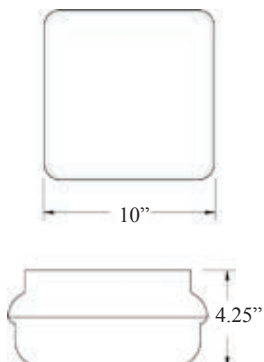

**FEATURES & SPECIFICATIONS**

- Available in Black or White with White or Frosted Prismatic Lenses
- Two Lamp 13 & 18 Watt Fluorescent configurations available
- Knockouts for Photocell
- Molded of durable UV resistant plastics
- Available in component form
- Polycarbonate base and diffuser
- White powdercoated steel gear tray
- SIZE: 10" x 10" x 4.25"
- Lamps sold Separated

**DIMENSIONS**

**ORDERING INFORMATION**

Example: F1302-113M120-LP

Series	Lamp Count	Wattage	Ballast & Voltage	Lamping
F1302	1 2	13 18	M120	LP - Lamp Not Included