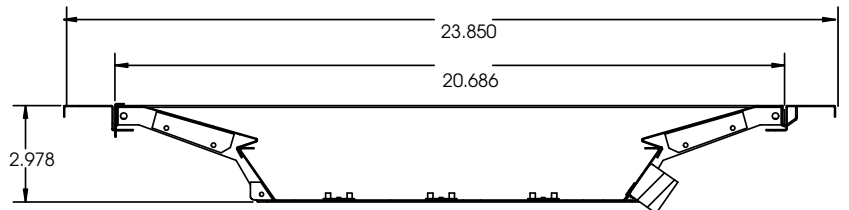

Catalog Number:
Notes:

DFUCLL

ALL-In-One-Retrofit LED Troffer Kits

DIMENSIONS

All dimensions are inches. Specifications subject to change without notice.

DFUCLL

2x4 Dimensions

Mounting Strips

2x2 Dimensions

Side View

*Consult for other wattage and lumen options and emergency driver.

Catalog Number:
Notes: