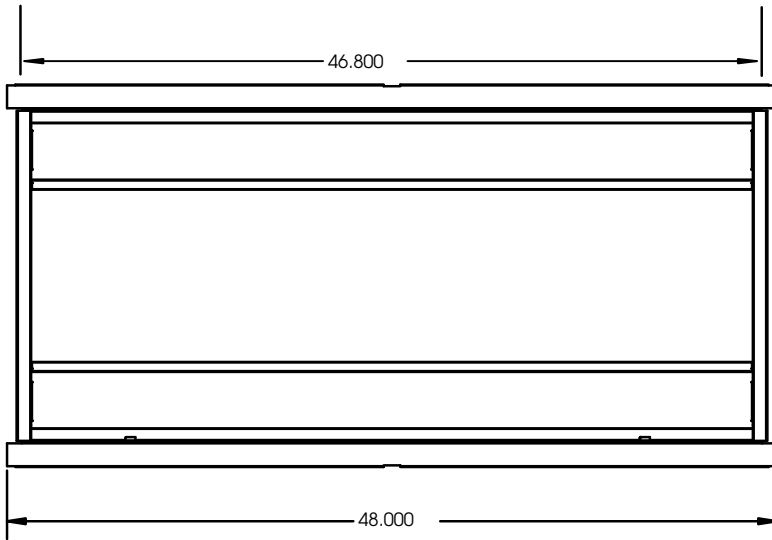

Catalog Number:
Notes:

DFUCLL

ALL-In-One-Retrofit LED Troffer Kits

DIMENSIONS

All dimensions are inches. Specifications subject to change without notice.

DFUCLL

2x4 Dimensions

Mounting Strips

2x2 Dimensions

Side View

*Consult for other wattage and lumen options and emergency driver.

Catalog Number:
Notes: