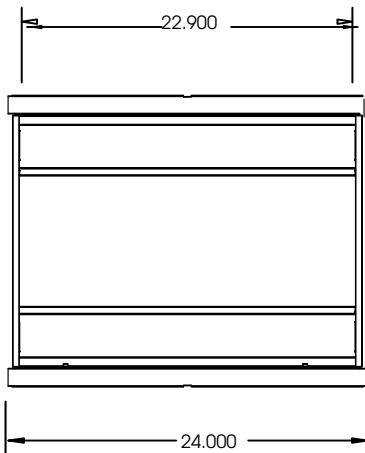

#### W x L x H in inches

**2x2** - 23.97W x 24.00L x 3.65D

**2x4** - 23.97W x 48.00L x 3.65D

DFUCLL

Mounting Strips

## DIMENSIONS

All dimensions are inches. Specifications subject to change without notice.

DFUCLL

### 2x4 Dimensions

### 2x2 Dimensions