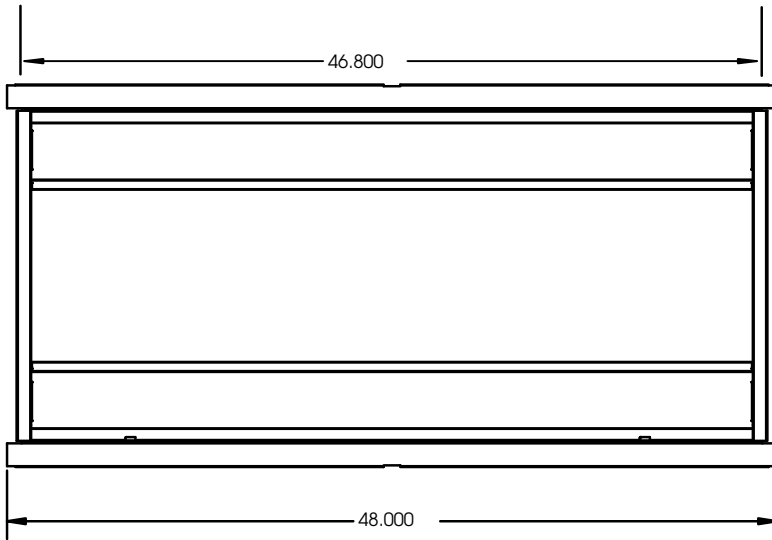

#### W x L x H in inches

**2x2** - 23.97W x 24.00L x 3.65D

**2x4** - 23.97W x 48.00L x 3.65D

DFUCLL

Mounting Strips

## DIMENSIONS

All dimensions are inches. Specifications subject to change without notice.

DFUCLL

### 2x4 Dimensions

### 2x2 Dimensions