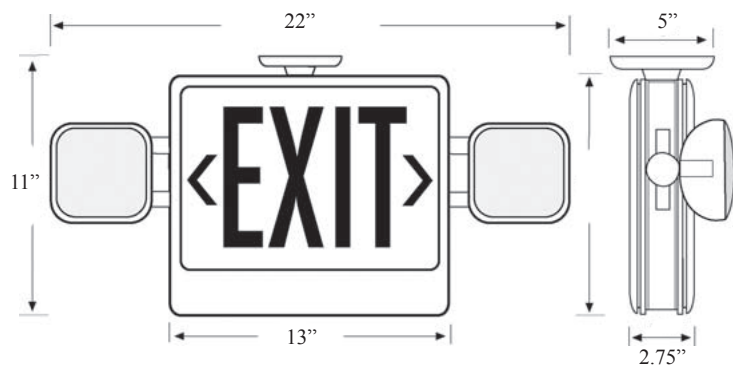

model CXTE

Combo Incandescent
Exit Sign/Emergency Unit

FEATURES & SPECIFICATIONS

- Universal mounting canopy included
- Energy consumption of less than 4W for red letters and less than 5W for green letters
- LED lamp life of 25+ years
- Damp location rated
- Push-to-test switch
- 6V, sealed lead acid, maintenance-free battery
- Automatic, low-voltage disconnect (LVD)
- 120V/277V Dual Voltage operation
- Two fully-adjustable, glare-free incandescent lighting heads
- Injection-molded, V-O flame retardant, high-impact thermoplastic housing
- Available with Self-Diagnostic Testing option, specify suffix "SDT" when ordering.
- Energy consumption of less than 4W for red letters and less than 5W for green letters

Combination LED energy saving exit sign and emergency lighting unit in one compact, modern design.

DIMENSIONS

Optional self-diagnostic/self-test feature offers the ultimate in worry-free maintenance and reliability.