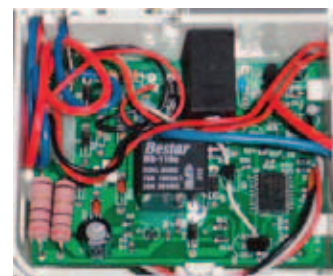

model CXTE

Combo Incandescent
Exit Sign/Emergency Unit

FEATURES & SPECIFICATIONS

- Universal mounting canopy included
- Energy consumption of less than 4W for red letters and less than 5W for green letters
- LED lamp life of 25+ years
- Damp location rated
- Push-to-test switch
- 6V, sealed lead acid, maintenance-free battery
- Automatic, low-voltage disconnect (LVD)
- 120V/277V Dual Voltage operation
- Two fully-adjustable, glare-free incandescent lighting heads
- Injection-molded, V-O flame retardant, high-impact thermoplastic housing
- Available with Self-Diagnostic Testing option, specify suffix "SDT" when ordering.
- Energy consumption of less than 4W for red letters and less than 5W for green letters

Combination LED energy saving exit sign and emergency lighting unit in one compact, modern design.

DIMENSIONS

Optional self-diagnostic/self-test feature offers the ultimate in worry-free maintenance and reliability.