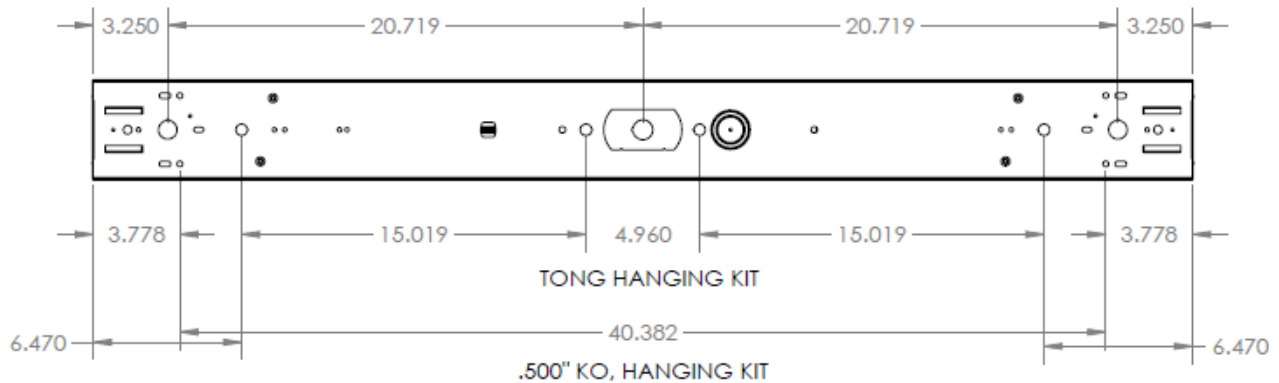

DIMENSIONS

All dimensions are inches. Specifications subject to change without notice.

4FT : 4.25"W x 48"L

8FT : 4.25"W x 96"L

CRSR (Round Lens)

4ft Dimensions

8ft Dimensions