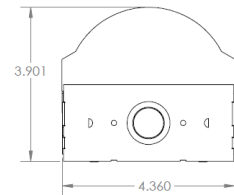

96L 96"	T60W6900L 60 System Watts, 6952 Delivered Lumens T82W8900L 82 System Watts, 8786 Delivered Lumens T116W13400L 116 System Watts, 13434 Delivered Lumens
----------------	--

Catalog Number:
Notes:

DIMENSIONS

All dimensions are inches. Specifications subject to change without notice.

4FT : 4.25"W x 48"L

8FT : 4.25"W x 96"L

CRSR (Round Lens)

4ft Dimensions

8ft Dimensions