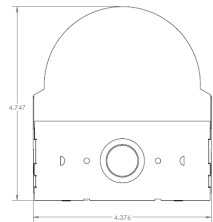

Catalog Number:
Notes:

DIMENSIONS

All dimensions are inches. Specifications subject to change without notice.

4FT : 4.25"W x 48"L

8FT : 4.25"W x 96"L

CRSF (Flat Lens)

CRSD (Dome Lens)

CRSR (Round Lens)

4ft Dimensions

8ft Dimensions