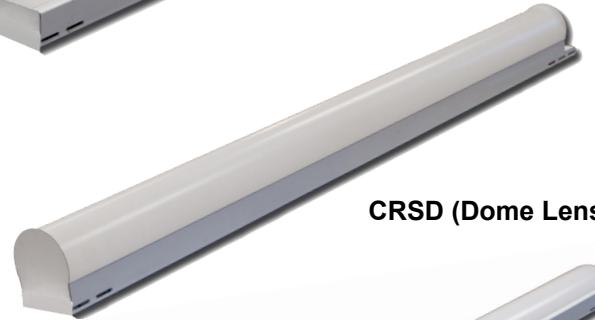

CRSF (Flat Lens)