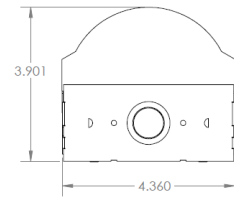

Catalog Number:
Notes:

DIMENSIONS

All dimensions are inches. Specifications subject to change without notice.

4FT : 4.25"W x 48"L

8FT : 4.25"W x 96"L

CRSF (Flat Lens)

CRSD (Dome Lens)

CRSR (Round Lens)

4ft Dimensions

8ft Dimensions