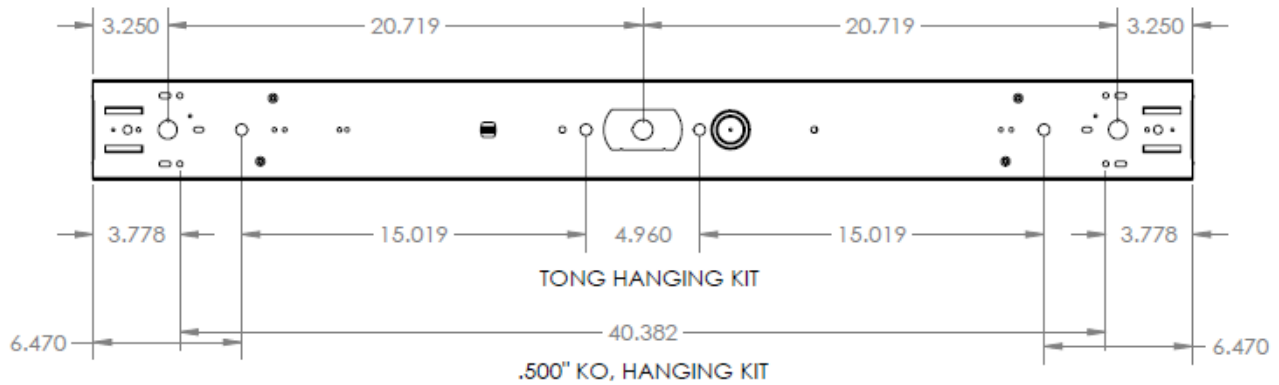

CRSF (Flat Lens)

CRSD (Dome Lens)

CRSR (Round Lens)

ORDERING INFORMATION

Example: CRSD48LT48W5650LDMV40K

CRSD	48L	T48W5650L	DMV	40K
Series	Width	Wattage and Lumen	Driver	Kelvin Temperature
CRSF LED Strip Flat Lens	48L 48"	T30W3500L 30 System Watts, 3529 Delivered Lumens T41W4300L 41 System Watts, 4317 Delivered Lumens T58W6700L 58 System Watts, 6717 Delivered Lumens	DMV 0-10V Dimming	30K 3000K 35K 3500K 40K 4000K 50K 5000K
CRSD LED Strip Dome Lens				
CRSR LED Strip Round Lens				
	96L 96"	T60W6900L 60 System Watts, 6952 Delivered Lumens T82W8900L 82 System Watts, 8786 Delivered Lumens T116W13400L 116 System Watts, 13434 Delivered Lumens		

Catalog Number:
Notes:

DIMENSIONS

All dimensions are inches. Specifications subject to change without notice.

4FT : 4.25"W x 48"L

8FT : 4.25"W x 96"L

CRSF (Flat Lens)

CRSD (Dome Lens)

CRSR (Round Lens)

4ft Dimensions

8ft Dimensions