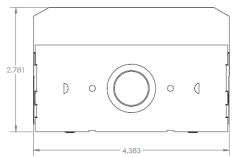

Catalog Number:
Notes:

DIMENSIONS

All dimensions are inches. Specifications subject to change without notice.

4FT : 4.25"W x 48"L

8FT : 4.25"W x 96"L

CRSF (Flat Lens)

CRSD (Dome Lens)

CRSR (Round Lens)

4ft Dimensions

8ft Dimensions