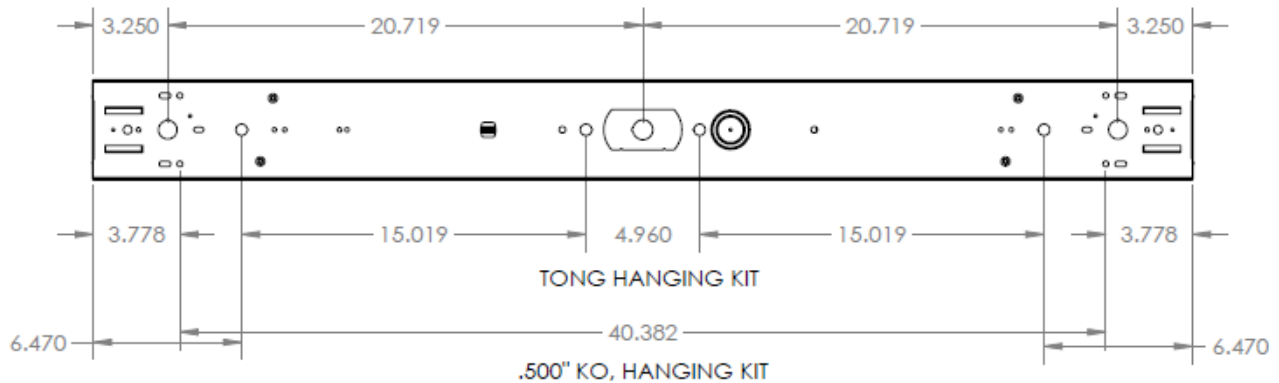

CRSF (Flat Lens)

CRSD (Dome Lens)

CRSR (Round Lens)

ORDERING INFORMATION

Example: CRSD48LT48W5650LDMV40K

CRSD	48L	T48W5650L	DMV	40K
Series	Width	Wattage and Lumen	Driver	Kelvin Temperature
CRSF LED Strip Flat Lens	48L 48"	DLC T30W3500L 30 System Watts, 3529 Delivered Lumens	DMV 0-10V Dimming * Field installed-Dimming Wire	30K 3000K
CRSD LED Strip Dome Lens		DLC T41W4300L 41 System Watts, 4317 Delivered Lumens	DMVFID 0-10V Dimming * Factory installed-Dimming Wire	35K 3500K
CRSR LED Strip Round Lens		DLC T58W6700L 58 System Watts, 6717 Delivered Lumens		40K 4000K
				50K 5000K
	96L 96"	DLC T60W6900L 60 System Watts, 6952 Delivered Lumens		
		T82W8900L 82 System Watts, 8786 Delivered Lumens		
		DLC T116W13400L 116 System Watts, 13434 Delivered Lumens		

Catalog Number:
Notes:

DIMENSIONS

All dimensions are inches. Specifications subject to change without notice.

4FT : 4.25"W x 48"L

8FT : 4.25"W x 96"L

CRSF (Flat Lens)

CRSD (Dome Lens)

CRSR (Round Lens)

4ft Dimensions

8ft Dimensions