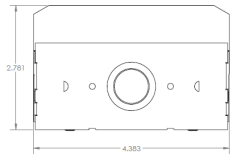

Catalog Number:
Notes:

DIMENSIONS

All dimensions are inches. Specifications subject to change without notice.

4FT : 4.25"W x 48"L

8FT : 4.25"W x 96"L

CRSF (Flat Lens)

CRSD (Dome Lens)

CRSR (Round Lens)

4ft Dimensions

8ft Dimensions