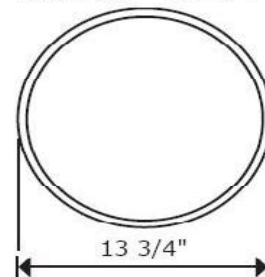

Surface Mount - Circle Drum Series CIRDC

Height - 3"

Diameter - 13 3/4"

Application

The efficient and economical Decorative Circline is perfect for kitchens, hallways, laundry rooms, pantries, bathrooms and general work areas.

FEATURES & SPECIFICATIONS

Attributes

White opal acrylic bowl

Electrical

Normal power factor, U.L. approved ETL-CBM internally fused ballasts are standard on all circline lamped fixtures. Fixtures are wired for 110-120 volt, 60 cycle A.C. operation. Ballasts and wiring for other voltages and applications will be supplied when requested to meet specification. Fixtures bear U.L. labels.

Item Number	Dimensions (LxWxH)	Lamping
CIRDC122S	11.0" x 3.0"	FC8T9 (22W)
CIRDC2232S	14.0" x 3.0"	FC8 & FC12T9 (22 & 32W CIRC)
CIRDC3240S	18.0" x 3.0"	FC12 & FC16T9 (32 & 40W CIRC)
CIRDC113S	11.0" x 3.0"	1-Biax 13 Watt 4 Pin
CIRDC213S	11.0" x 3.0"	2-Biax 13 Watt 4 Pin
CIRDC313S	14.0" x 3.0"	3-Biax 13 Watt 4 Pin