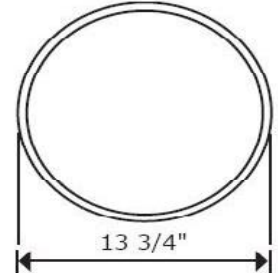

Surface Mount - Circle Drum Series CIRDC

Height - 3"

Diameter - 13 3/4"

Application

The efficient and economical Decorative Circline is perfect for kitchens, hallways, laundry rooms, pantries, bathrooms and general work areas.

FEATURES & SPECIFICATIONS

Attributes

White opal acrylic bowl

Electrical

Normal power factor, U.L. approved ETL-CBM internally fused ballasts are standard on all circline lamped fixtures. Fixtures are wired for 110-120 volt, 60 cycle A.C. operation. Ballasts and wiring for other voltages and applications will be supplied when requested to meet specification. Fixtures bear U.L. labels.

Item Number	Dimensions (LxWxH)	Lamping
CIRDC122S	11.0" x 3.0"	FC8T9 (22W)
CIRDC2232S	14.0" x 3.0"	FC8 & FC12T9 (22 & 32W CIRC)
CIRDC3240S	18.0" x 3.0"	FC12 & FC16T9 (32 & 40W CIRC)
CIRDC113S	11.0" x 3.0"	1-Biax 13 Watt 4 Pin
CIRDC213S	11.0" x 3.0"	2-Biax 13 Watt 4 Pin
CIRDC313S	14.0" x 3.0"	3-Biax 13 Watt 4 Pin