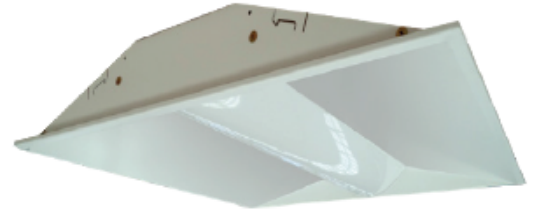

# CBF 1x4

LED Volumetric Recessed Luminaire

### INTENDED USE

The CBF LED is a specification grade, Volumetric Recessed LED Luminaire which provides smooth and uniform ambient lighting for all commercial and industrial buildings with recessed configurations. Reflected light from matte surfaces provide a softened appearance to the modern office environment.

### SPECIFICATIONS

Housing is die-formed and embossed code 22 gauge steel. Luminaire body finish is high reflectance baked white enamel, with matte white reflectors. Wiring knockouts are provided on the back of housing. Center diffuser snaps into place; no tools are required for removal.

### FEATURES

- Volumetric recessed luminaire provides a low glare light source
- Matte white reflective surface for soft, uniform light distribution
- 0-10V dimming driver standard
- Easy access plate for quick wiring
- ETL Listed for damp locations