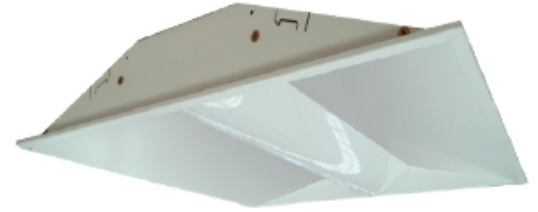

T E X A S

F L U O R E S C E N T S

CBF 2x2

LED Volumetric Recessed Luminaire

CBF

Series

CBF
Center Basket
Grid Mount

22L

Size

22L

F18W2100L

Wattage / Lumen

F15Y 1900N	15 System Watts, 1900 Delivered Lumens
F18Y 2100N	18 System Watts, 2100 Delivered Lumens
F20Y 2500N	20 System Watts, 2500 Delivered Lumens
F24Y 3000N	24 System Watts, 3000 Delivered Lumens
F28Y 3200N	28 System Watts, 3200 Delivered Lumens
F30Y 3600N	30 System Watts, 3600 Delivered Lumens
F35Y 4200N	35 System Watts, 4200 Delivered Lumens
F40Y 4700N	40 System Watts, 4700 Delivered Lumens
F45Y 5100N	45 System Watts, 5100 Delivered Lumens

DMV

Driver

DMV 0-10V Dimming

40K

Color Temperature

52M'	3000K
57M'	3500K
40K	4000K
50K	5000K

* Consult FACTORY for more options

Texas Fluorescents

2055 Luna Rd. Suite 142 Carrollton, TX 75006

Phone: 972-247-3171 Fax: 972-247-0200

www.texasfluorescents.com email: sales@texasfluorescents.com

Catalog Number:

Notes: