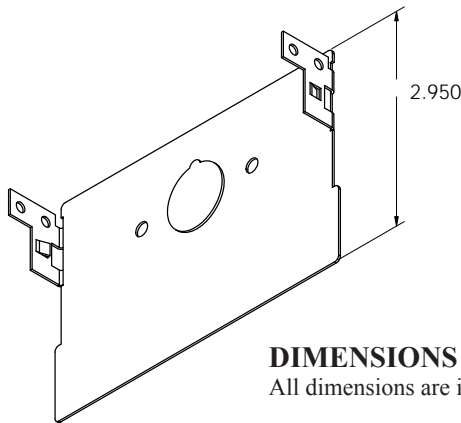

Series C-FR

LED Strip with Lens

DIMENSIONS

All dimensions are inches. Specifications subject to change without notice