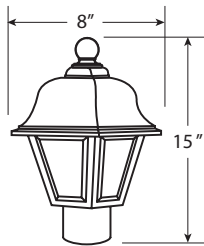

Wall Mount in short and long tail and post top is available in a variety of lamp configurations. Molded plastic in white and black has white acrylic to hide the fluorescent lamp and clear prismatic ideal for incandescent options.

FEATURES

- Available in black or white with clear or white lenses
- Fluorescent and incandescent configurations available
- Photocell available on select models
- Molded of durable uv resistant plastics

SPECIFICATIONS

- UL LISTED FOR WET LOCATIONS

BRP

ORDERING INFORMATION

SERIES	# of LAMPS	LAMPING	BALLAST/ VOLTAGE	FINISH	OPTIONS
BRP	1 - 1 LAMP	INC - 60W MED	BLANK - INCAND/GU LAMP 120V ONLY	BK - Black	LP - Lamp Included
BRW	2 - 2 LAMP***	13 - 13W QUAD 2 PIN**	M120 - MAGNETIC 120V	WH - White	PC - PHOTOCCELL
BRL		13 - 13W QUAD 4 PIN	E120 - ELECTRONIC 120V		
		18 - 18W QUAD 4 PIN	E277 - ELECTRONIC 277V		
		26 - 26W QUAD 4 PIN			
		13GU* - 13W GU LAMP			
		18GU* - 18W GU LAMP			

Catalog Number:
Notes: