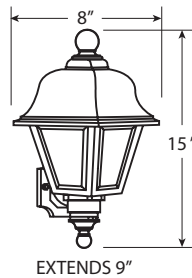

**SPECIFICATIONS**

- UL LISTED FOR WET LOCATIONS

**BRP**

**BRW**

**BRL**

**ORDERING INFORMATION**

SERIES	# of LAMPS	LAMPING	BALLAST/ VOLTAGE	FINISH	OPTIONS
<b>BRP</b>	1 - 1 LAMP	INC - 60W MED	BLANK - INCAND/GU LAMP 120V ONLY	BK - Black	LP - Lamp Included
<b>BRW</b>	2 - 2 LAMP***	13 - 13W QUAD 2 PIN**	M120 - MAGNETIC 120V	WH - White	PC - PHOTOCCELL
<b>BRL</b>		13 - 13W QUAD 4 PIN	E120 - ELECTRONIC 120V		
		18 - 18W QUAD 4 PIN	E277 - ELECTRONIC 277V		
		26 - 26W QUAD 4 PIN			
		13GU* - 13W GU LAMP			
		18GU* - 18W GU LAMP			