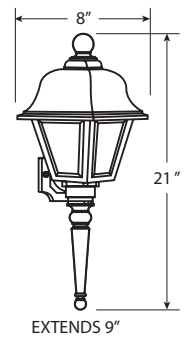

**SPECIFICATIONS**

- UL LISTED FOR WET LOCATIONS

**BRP**

**BRW**

**BRL**

**ORDERING INFORMATION**

SERIES	# of LAMPS	LAMPING	BALLAST/ VOLTAGE	FINISH	OPTIONS
<b>BRP</b>	1 - 1 LAMP	INC - 60W MED	BLANK - INCAND/GU LAMP 120V ONLY	BK - Black	LP - Lamp Included
<b>BRW</b>	2 - 2 LAMP***	13 - 13W QUAD 2 PIN**	M120 - MAGNETIC 120V	WH - White	PC - PHOTOCCELL
<b>BRL</b>		13 - 13W QUAD 4 PIN	E120 - ELECTRONIC 120V		
		18 - 18W QUAD 4 PIN	E277 - ELECTRONIC 277V		
		26 - 26W QUAD 4 PIN			
		13GU* - 13W GU LAMP			
		18GU* - 18W GU LAMP			