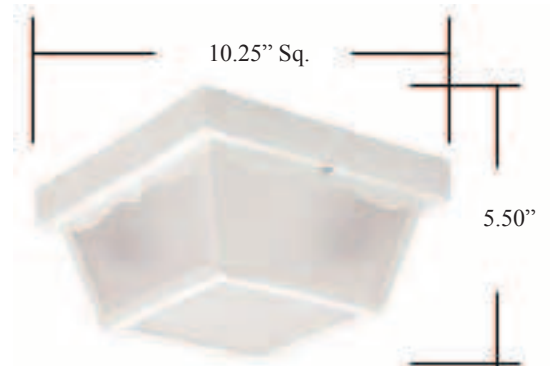

Surface Mount Porch Light

BBP Series Surface Mount Fixture

FEATURES & SPECIFICATIONS

- Available in Black or White, with Frosted Acrylic Diffusers
- Powdercoated Galvanized steel Pan Base
- Molded of Durable Plastics
- UL Listed for Damp Locations

8.5" SQUARE

10.5" SQUARE

ORDERING INFORMATION

STYLE #	COLORS	LENGTH	WIDTH	EXTENDS	LAMP	BALLAST TYPE	LOCATION
B or W PP113	BLACK or WHITE	8.5"	8.5"	4.85"	1-CFQ13W/GX24	1-MAGNETIC	CEILING
B or W PP113E	BLACK or WHITE	8.5"	8.5"	4.85"	1-CFQ13W/G24q	1-ELECTRONIC	CEILING
B or W PP132E	BLACK or WHITE	8.5"	8.5"	4.85"	1-CFTR32W/GX24q	1-ELECTRONIC	CEILING
B or W PP213	BLACK or WHITE	10.25"	10.25"	5.50"	2-CFT13W/GX23	2-MAGNETIC	CEILING
B or W PP213E	BLACK or WHITE	10.25"	10.25"	5.50"	2-CFQ13W/G24q	2-ELECTRONIC	CEILING
B or W PP226E	BLACK or WHITE	10.25"	10.25"	5.50"	2-CFQ26W/G24q	2-ELECTRONIC	CEILING