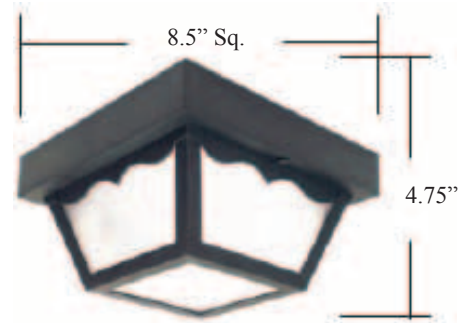

Surface Mount Porch Light

BBP Series Surface Mount Fixture

FEATURES & SPECIFICATIONS

- Available in Black or White, with Frosted Acrylic Diffusers
- Powdercoated Galvanized steel Pan Base
- Molded of Durable Plastics
- UL Listed for Damp Locations

8.5" SQUARE

10.5" SQUARE

ORDERING INFORMATION

STYLE #	COLORS	LENGTH	WIDTH	EXTENDS	LAMP	BALLAST TYPE	LOCATION
B or W PP113	BLACK or WHITE	8.5"	8.5"	4.85"	1-CFQ13W/GX24	1-MAGNETIC	CEILING
B or W PP113E	BLACK or WHITE	8.5"	8.5"	4.85"	1-CFQ13W/G24q	1-ELECTRONIC	CEILING
B or W PP132E	BLACK or WHITE	8.5"	8.5"	4.85"	1-CFTR32W/GX24q	1-ELECTRONIC	CEILING
B or W PP213	BLACK or WHITE	10.25"	10.25"	5.50"	2-CFT13W/GX23	2-MAGNETIC	CEILING
B or W PP213E	BLACK or WHITE	10.25"	10.25"	5.50"	2-CFQ13W/G24q	2-ELECTRONIC	CEILING
B or W PP226E	BLACK or WHITE	10.25"	10.25"	5.50"	2-CFQ26W/G24q	2-ELECTRONIC	CEILING