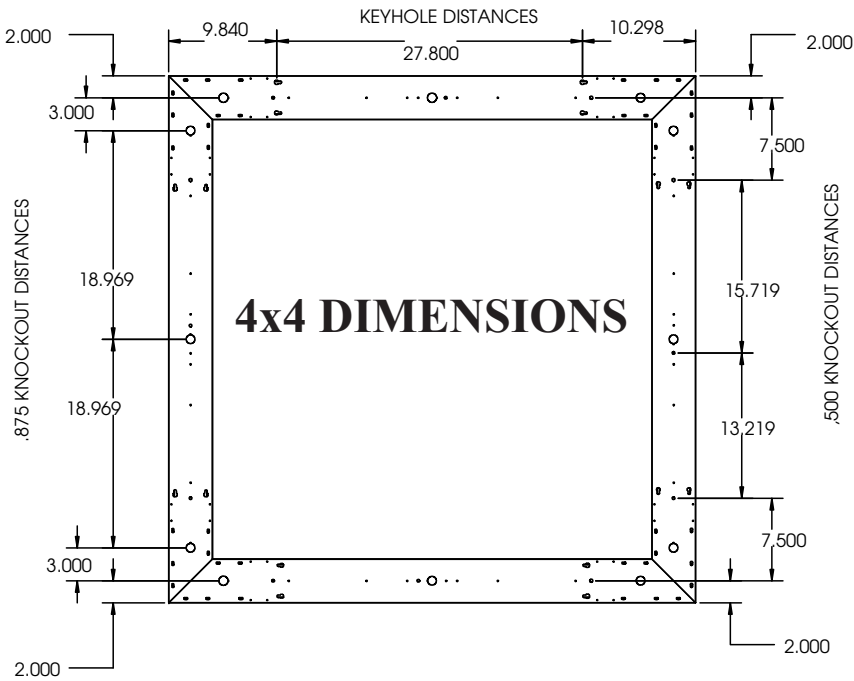

SIZE W x L x H in inches

4x4 - 48"W x 48"L x 4"H

8x8 - 96"W x 96"L x 4"H

HOUSING

Die-formed and welded 22-gauge cold rolled steel Knockouts on ends allow continuous wireway mounting. A 1/2" regressed flange at the bottom insures uniformity and rigidity. Uplight fixtures have 1/2" x 4" apertures along the top of the housing to provide approximately uniform ambient uplight for ceiling illumination.

ORDERING INFORMATION

Example: 44SMW48LUR24W2400LDMV40KWH

44P	SF	4X4		R96W		DMV		40K		WH
Series			Direct/Indirect			Driver		Color Temperature		Finish
44P Pendant Mount Direct Only			U Up Light Only Blank Down Light Only			DMV 0-10V Dimming *Field installed-Dimming Wire DMVFID 0-10V Dimming *Factory installed-Dimming Wire		30K 3000K 35K 3500K 40K 4000K 50K 5000K		WH White BK Black SI Silver
		Length		Wattage & Lumen						
		4X4 - 48"W x 48"L x 4"H		R96W 96 System Watts, 9600 Delivered Lumens						
		8X8 - 96"W x 96"L x 4"H		R128W 128 System Watts, 12800 Delivered Lumens						
				R192W 192 System Watts, 19200 Delivered Lumens						
				R256W 256 System Watts, 25600 Delivered Lumens						
		Lens Material								Cable
		SP1 Specular Parabolic Louver PLA White Cubed Acrylic Louver BL Bladed Louver Semi Specular A Prismatic Acrylic #12 pattern MW Matte White Lens SF Snap In Frosted Acrylic Lens (85% transmission) *Special for LEDs								SQHC401WH 4 ft. cable kit with 3 wires Power Feed SQHC402WH 8 ft. cable kit with 3 wires Power Feed SQHC4015WWH 4 ft. cable kit with 5 wires Power Feed SQHC4025WWH 8 ft. cable kit with 5 wires Power Feed

Catalog Number:
Notes:

44 Series Square

Architectural Square Linear Fixture

DIMENSIONS

All dimensions are inches. Specifications subject to change without notice

Catalog Number:
Notes: