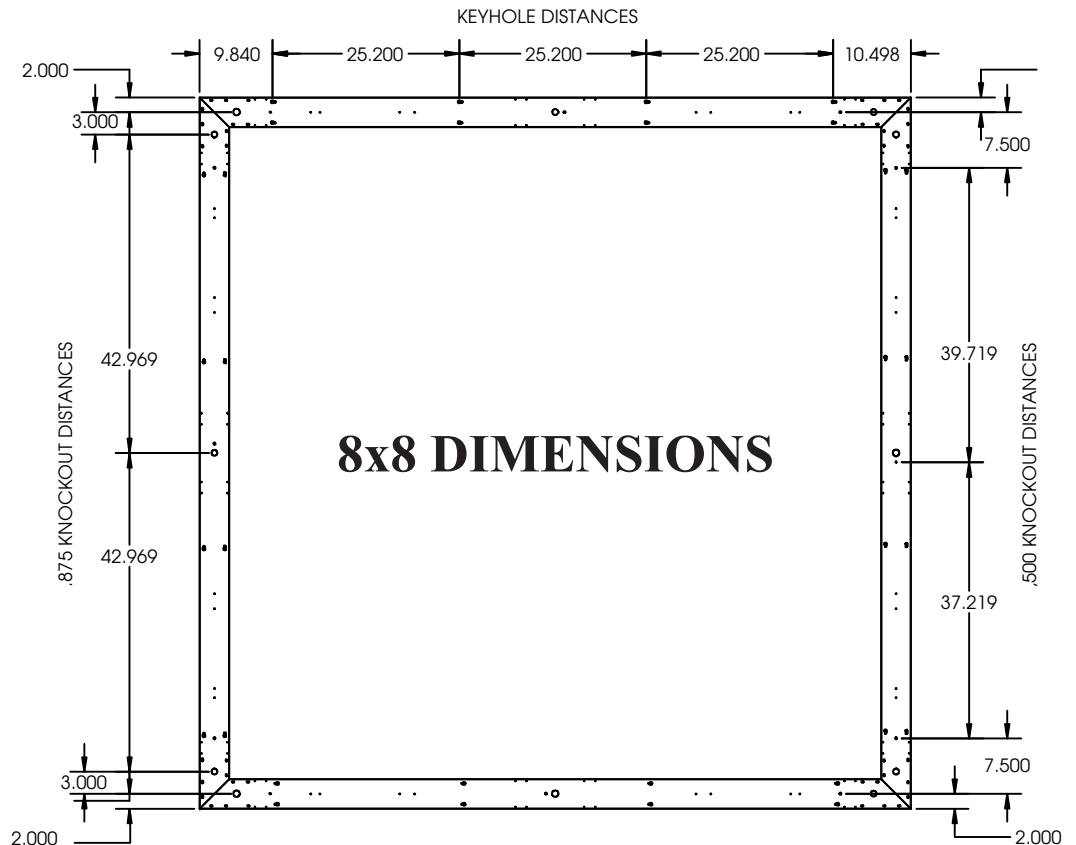

SIZE W x L x H in inches

4x4 - 48"W x 48"L x 4"H

8x8 - 96"W x 96"L x 4"H

HOUSING

Die-formed and welded 22-gauge cold rolled steel Knockouts on ends allow continuous wireway mounting. A 1/2" regressed flange at the bottom insures uniformity and rigidity. Uplight fixtures have 1/2" x 4" apertures along the top of the housing to provide approximately uniform ambient uplight for ceiling illumination.

ORDERING INFORMATION

Example: 44SMW48LUR24W2400LDMV40KWH

44P	SF	4X4		R96W		DMV		40K		WH
Series			Direct/Indirect			Driver		Color Temperature		Finish
44P Pendant Mount Direct Only			U Up Light Only Blank Down Light Only			DMV 0-10V Dimming *Field installed-Dimming Wire DMVFID 0-10V Dimming *Factory installed-Dimming Wire		30K 3000K 35K 3500K 40K 4000K 50K 5000K		WH White BK Black SI Silver
		Length		Wattage & Lumen						
		4X4 - 48"W x 48"L x 4"H		R96W 96 System Watts, 9600 Delivered Lumens						
		8X8 - 96"W x 96"L x 4"H		R128W 128 System Watts, 12800 Delivered Lumens						
				R192W 192 System Watts, 19200 Delivered Lumens						
				R256W 256 System Watts, 25600 Delivered Lumens						
		Lens Material								Cable
		SP1 Specular Parabolic Louver PLA White Cubed Acrylic Louver BL Bladed Louver Semi Specular A Prismatic Acrylic #12 pattern MW Matte White Lens SF Snap In Frosted Acrylic Lens (85% transmission) *Special for LEDs								SQHC401WH 4 ft. cable kit with 3 wires Power Feed SQHC402WH 8 ft. cable kit with 3 wires Power Feed SQHC4015WWH 4 ft. cable kit with 5 wires Power Feed SQHC4025WWH 8 ft. cable kit with 5 wires Power Feed

Catalog Number:
Notes:

44 Series Square

Architectural Square Linear Fixture

DIMENSIONS

All dimensions are inches. Specifications subject to change without notice

Catalog Number:
Notes: