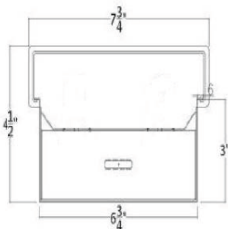

-7.75W x 48.0L x 4.5"H

-7.75W x 96.0L x 4.5"H

MOUNTING

Surface or Suspended

ORDERING INFORMATION

Example: 202A48LS32W3450LDMV35K

STANDARD

HIGH OUTPUT

HIGH OUTPUT

Example: 202A96LH110W11200LMV35K

202	A	96L	H110W11200L	DMV	35K
Series		Size	Wattage and Lumen	Ballast & Voltage	Color Temperature
202 Premium 90 Degree Wraparound		96L 96"	H110W11200L 110 System Watts, 11200 Delivered Lumens H144W14000L 144 System Watts, 14000 Delivered Lumens	MV Multi Volt 120-277V DMV 0-10V	35K 3500K 40K 4000K
	Lens Material				
	A Prismatic Acrylic #12 Pattern				

* Consult for more options

DIMENSIONS

All dimensions are inches. Specifications subject to change without notice

FIXTURE CROSS SECTION VIEW

FIXTURE BACK PLAN VIEW

Catalog Number:

Notes: