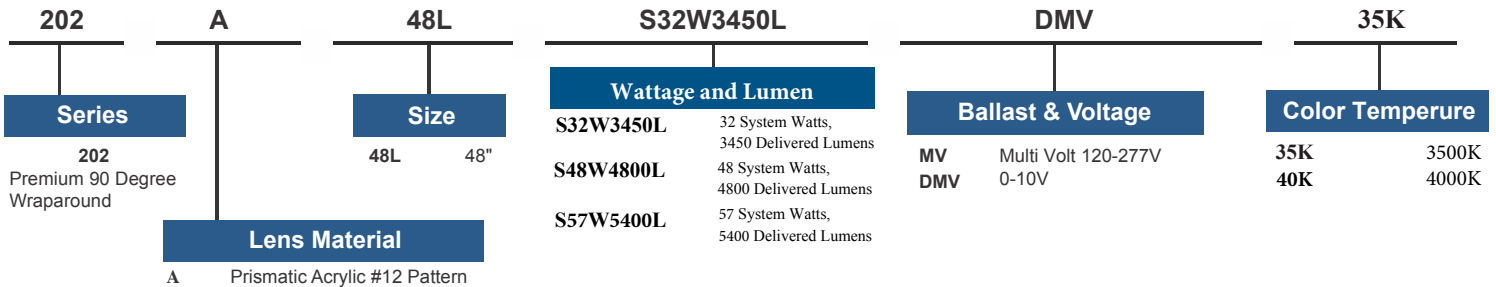

-7.75W x 48.0L x 4.5"H

-7.75W x 96.0L x 4.5"H

MOUNTING

Surface or Suspended

ORDERING INFORMATION

Example: 202A48LS32W3450LDMV35K

STANDARD

HIGH OUTPUT

Example: 202A48LH72W7000LMV35K

* Consult for more options

Catalog Number:
Notes:

202 Series 8ft

Premium 90 Degree Wraparound

Example: 202A96LS65W7000LDMV35K

ORDERING INFORMATION

STANDARD

202	A	96L	S65W7000L	DMV	35K
Series		Size	Wattage and Lumen	Ballast & Voltage	Color Temperature
202 Premium 90 Degree Wraparound		96L 96"	S65W7000L 65 System Watts, 7000 Delivered Lumens S97W9600L 97 System Watts, 9600 Delivered Lumens	MV Multi Volt 120-277V DMV 0-10V	35K 3500K 40K 4000K
	Lens Material				
	A Prismatic Acrylic #12 Pattern				

HIGH OUTPUT

Example: 202A96LH110W11200LMV35K

202	A	96L	H110W11200L	DMV	35K
Series		Size	Wattage and Lumen	Ballast & Voltage	Color Temperature
202 Premium 90 Degree Wraparound		96L 96"	H110W11200L 110 System Watts, 11200 Delivered Lumens H144W14000L 144 System Watts, 14000 Delivered Lumens	MV Multi Volt 120-277V DMV 0-10V	35K 3500K 40K 4000K
	Lens Material				
	A Prismatic Acrylic #12 Pattern				